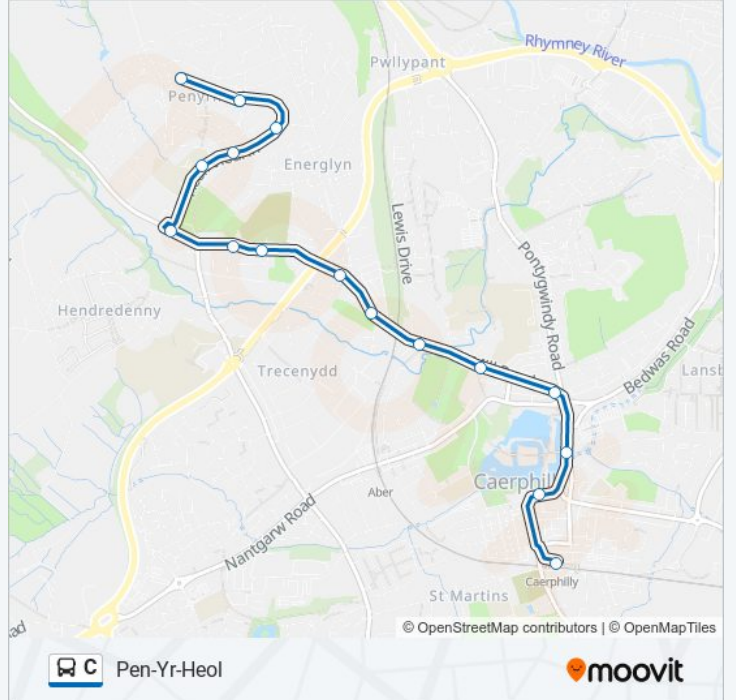

C bus Info

Direction: Pen-Yr-Heol

Stops: 16

Trip Duration: 13 min

Line Summary:

C bus time schedules and route maps are available in an offline PDF at moovitapp.com. Use the Moovit App to see live bus times, train schedule or subway schedule, and step-by-step directions for all public transit in Wales.