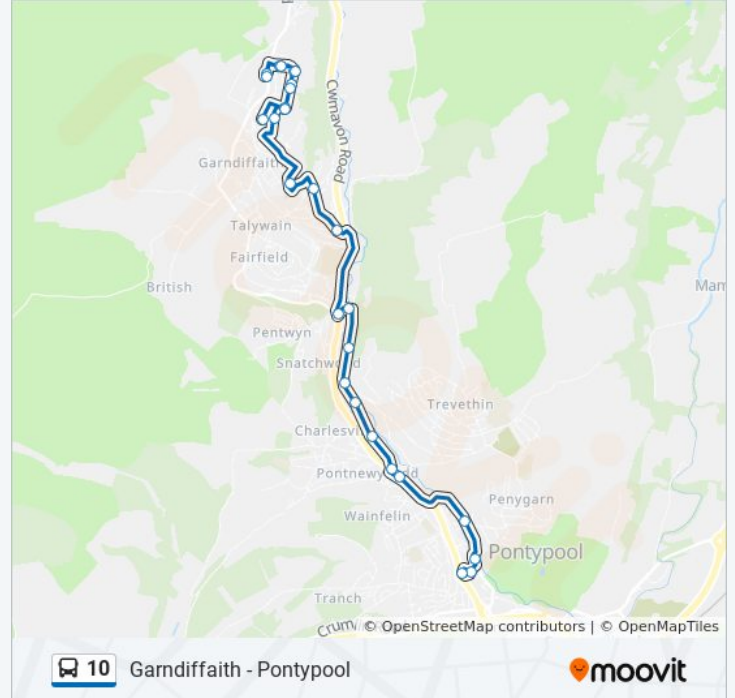

## 10 bus Info

**Direction:** Pontypool

**Stops:** 27

**Trip Duration:** 23 min

**Line Summary:**

West End, Freeholdland

Pretoria, Freeholdland

Royal Oak, Freeholdland

Horseshoe Inn, Pontnewynydd

Merchant's Hill, Pontnewynydd

Riverside, Pontypool

Park Road, Pontypool

Crane Street Loop, Pontypool

Market Square, Pontypool

10 bus time schedules and route maps are available in an offline PDF at [moovitapp.com](https://moovitapp.com). Use the [Moovit App](#) to see live bus times, train schedule or subway schedule, and step-by-step directions for all public transit in Wales.