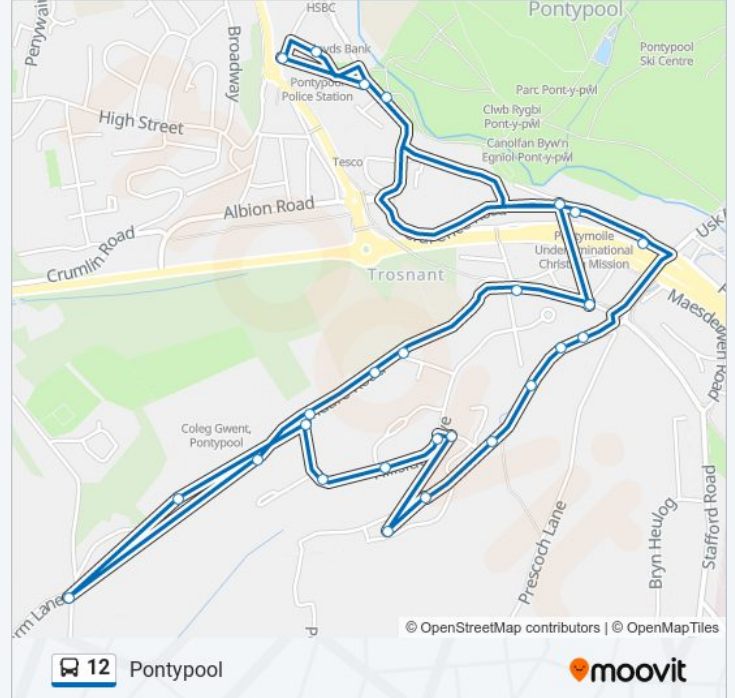

Direction: Pontypool

27 stops

[VIEW LINE SCHEDULE](#)

- Market Square, Pontypool
- Town Hall 1, Pontypool
- Trosnant Street, Trosnant
- New Roundabout, Cwmyrnyscoy
- St Matthew`S Road, Cwmyrnyscoy
- Farm Road Upper, Cwmfields
- Farm Road Lower, Cwmfields
- Mynydd Court, Cwmfields
- Pontypool College, Cwmfields
- Upper Race Terminus, Upper Race
- Race Labour Club, Cwmfields
- Mynydd Court, Cwmfields
- Mynydd View, Cwmfields
- Greys Road, Cwmyrnyscoy
- Hillside Drive Middle, Cwmfields
- Cwm Farm Lane, Cwmyrnyscoy
- Wheatsheaf Inn, Cwmyrnyscoy
- Unicorn Inn, Cwmyrnyscoy
- Folly View, Cwmyrnyscoy
- Viaduct Court Middle, Cwmyrnyscoy
- Dingle Road, Pontymoile
- Viaduct Court Lower, Cwmyrnyscoy

12 bus Info

Direction: Pontypool

Stops: 27

Trip Duration: 20 min

Line Summary:

Builders Yard, Pontymoile

Trosnant Street, Trosnant

Town Hall 4, Pontypool

Crane Street Loop, Pontypool

Market Square, Pontypool

12 bus time schedules and route maps are available in an offline PDF at moovitapp.com. Use the [Moovit App](#) to see live bus times, train schedule or subway schedule, and step-by-step directions for all public transit in Wales.