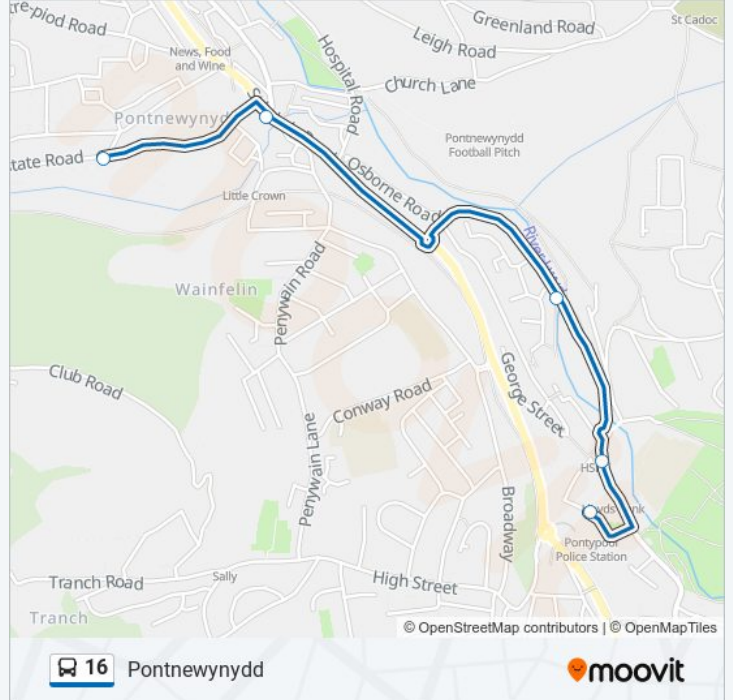

16 bus Info

Direction: Pantygasseg

Stops: 8

Trip Duration: 11 min

Line Summary:

Direction: Pontnewynydd

5 stops

[VIEW LINE SCHEDULE](#)

Market Square, Pontypool

Park Road, Pontypool

Riverside, Pontypool

Merchant's Hill, Pontnewynydd

Estate Road, Pontnewynydd

16 bus Time Schedule

Pontnewynydd Route Timetable:

Sunday	Not Operational
Monday	18:01
Tuesday	18:01
Wednesday	18:01
Thursday	18:01
Friday	18:01
Saturday	18:01

16 bus Info

Direction: Pontnewynydd

Stops: 5

Trip Duration: 5 min

Line Summary:

Direction: Pontypool

10 stops

[VIEW LINE SCHEDULE](#)