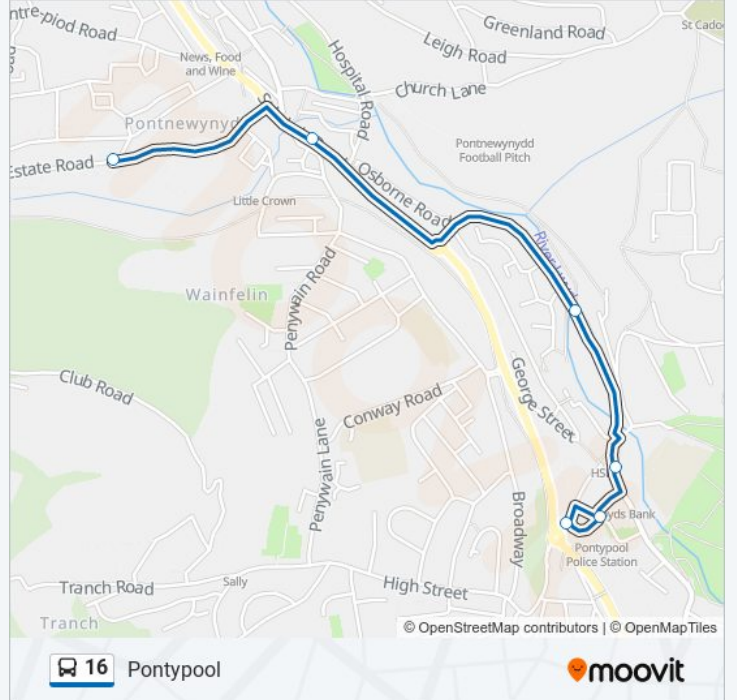

Use the Moovit App to find the closest 16 bus station near you and find out when is the next 16 bus arriving.

Direction: Cwmffrwdoer

6 stops

[VIEW LINE SCHEDULE](#)

Market Square, Pontypool

Riverside, Pontypool

16 bus Info

Direction: Pontnewynydd

Stops: 5

Trip Duration: 5 min

Line Summary:

Direction: Pontypool

10 stops

[VIEW LINE SCHEDULE](#)

16 bus Time Schedule

Pontypool Route Timetable:

Sunday	Not Operational
Monday	08:07 - 18:06
Tuesday	08:07 - 18:06
Wednesday	08:07 - 18:06
Thursday	08:07 - 18:06
Friday	08:07 - 18:06
Saturday	08:07 - 18:06

16 bus Info

Direction: Pontypool

Stops: 10

Trip Duration: 10 min

Line Summary:

16 bus time schedules and route maps are available in an offline PDF at moovitapp.com. Use the [Moovit App](#) to see live bus times, train schedule or subway schedule, and step-by-step directions for all public transit in Wales.