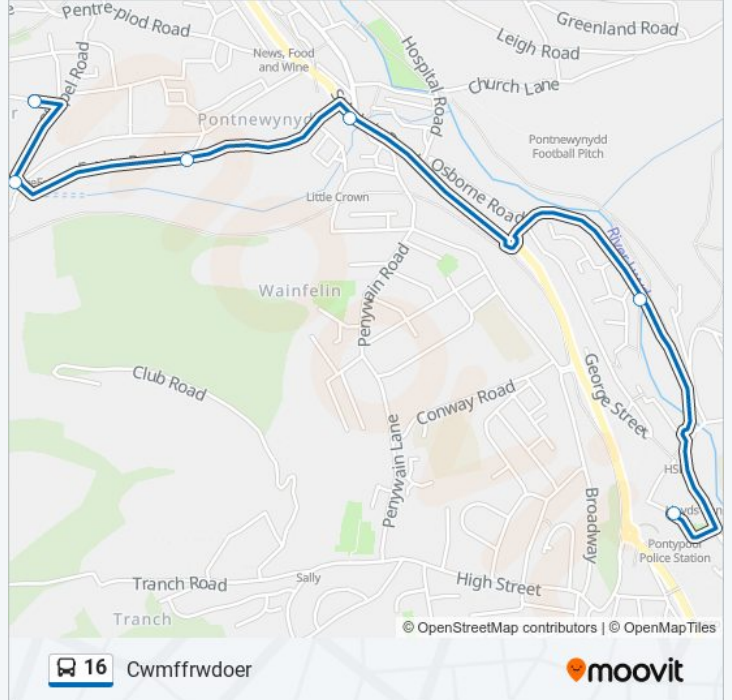

Use the Moovit App to find the closest 16 bus station near you and find out when is the next 16 bus arriving.

Direction: Cwmffrwdoer

6 stops

[VIEW LINE SCHEDULE](#)

Market Square, Pontypool

Riverside, Pontypool

16 bus Info

Direction: Cwmffrwdoer

Stops: 6

Trip Duration: 6 min

Line Summary:

Direction: Pantygasseg

8 stops

[VIEW LINE SCHEDULE](#)

16 bus Info

Direction: Pontnewynydd

Stops: 5

Trip Duration: 5 min

Line Summary:

Direction: Pontypool

10 stops

[VIEW LINE SCHEDULE](#)

16 bus Info

Direction: Pontypool

Stops: 10

Trip Duration: 10 min

Line Summary:

16 bus time schedules and route maps are available in an offline PDF at moovitapp.com. Use the [Moovit App](#) to see live bus times, train schedule or subway schedule, and step-by-step directions for all public transit in Wales.