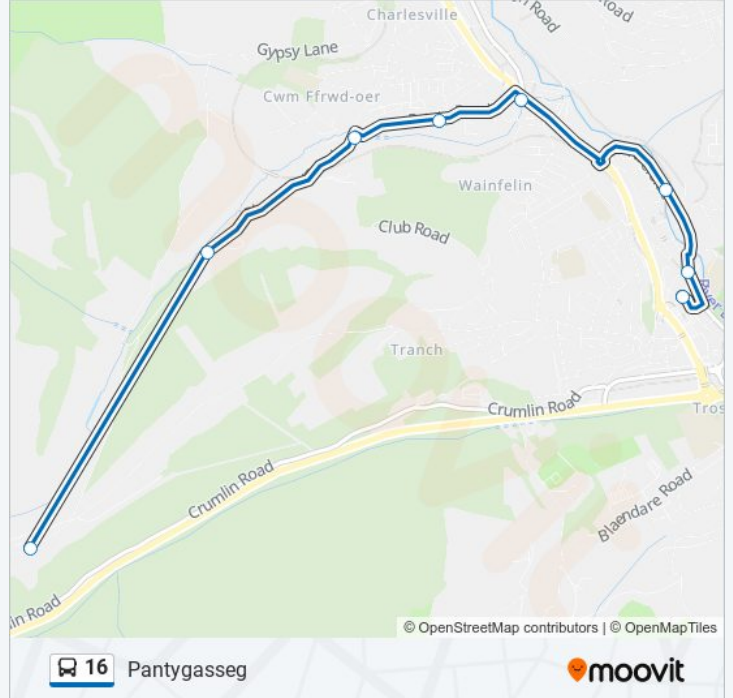

16 bus Info

Direction: Pantygasseg

Stops: 8

Trip Duration: 11 min

Line Summary:

Direction: Pontnewynydd

5 stops

[VIEW LINE SCHEDULE](#)

16 bus Info

Direction: Pontnewynydd

Stops: 5

Trip Duration: 5 min

Line Summary:

Direction: Pontypool

10 stops

[VIEW LINE SCHEDULE](#)