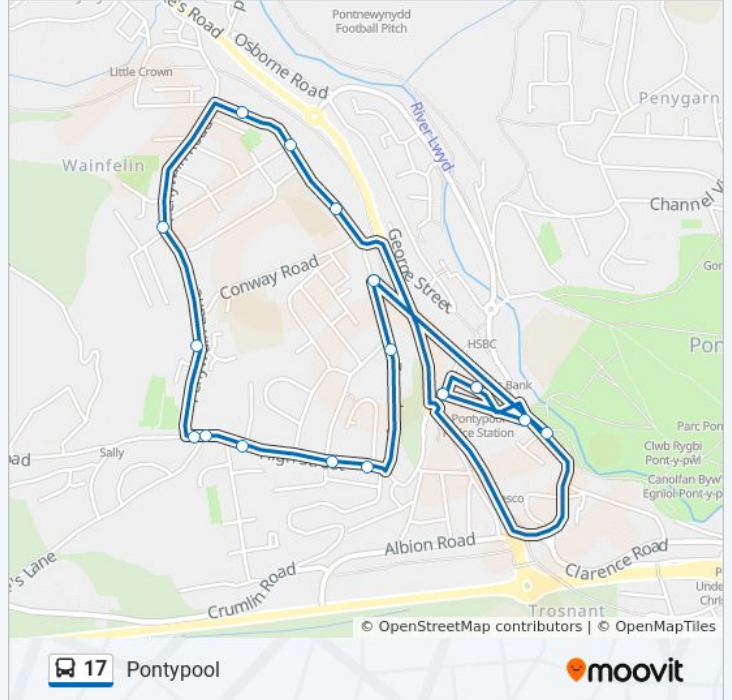

Direction: Pontypool

17 stops

[VIEW LINE SCHEDULE](#)

- Market Square, Pontypool
- Town Hall 1, Pontypool
- Ashton Villa, Wainfelin
- Edward Street, Wainfelin
- East View, Wainfelin
- Forgehammer, Wainfelin
- Labour In Vain, Tranch
- Coles Shop, Tranch
- Sunnyside, Tranch
- Avalon Court, Wainfelin
- St John's Church, Wainfelin
- Fish Bar, Wainfelin
- Bryngelly House, Wainfelin
- Amberley Place, Wainfelin
- Town Hall 4, Pontypool
- Crane Street Loop, Pontypool
- Market Square, Pontypool

17 bus Time Schedule

Pontypool Route Timetable:

Sunday	Not Operational
Monday	8:25 AM - 5:45 PM
Tuesday	8:25 AM - 5:45 PM
Wednesday	8:25 AM - 5:45 PM
Thursday	8:25 AM - 5:45 PM
Friday	8:25 AM - 5:45 PM
Saturday	8:25 AM - 5:45 PM

17 bus Info

Direction: Pontypool

Stops: 17

Trip Duration: 14 min

Line Summary:

17 bus time schedules and route maps are available in an offline PDF at moovitapp.com. Use the [Moovit App](#) to see live bus times, train schedule or subway schedule, and step-by-step directions for all public transit in Wales.