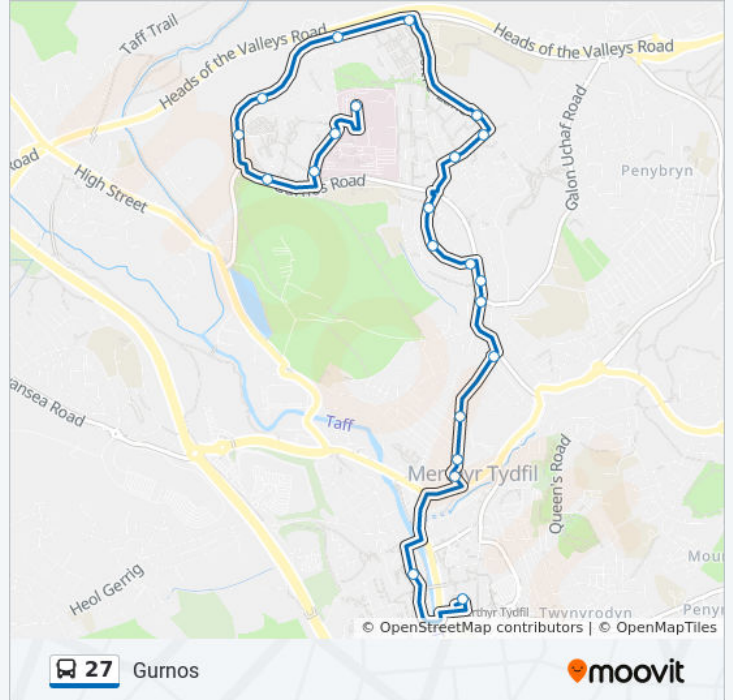

27 bus Info

Direction: Gurnos

Stops: 22

Trip Duration: 15 min

Line Summary:

Direction: Merthyr Tydfil

38 stops

[VIEW LINE SCHEDULE](#)

Gurnos Spar, Gurnos

Ash Crescent Bottom, Gurnos

Ash Crescent Middle, Gurnos

Ash Crescent Top, Gurnos

Gurnos Shops, Gurnos

Yew Close, Gurnos

Plane Grove, Gurnos

Wellingtonia Close, Gurnos

27 bus Info

Direction: Merthyr Tydfil

Stops: 38

Trip Duration: 34 min

Line Summary:

Gurnos Road, Gurnos
Bramble Close, Gurnos
Marigold Close, Gurnos
Prince Charles Hospital, Gurnos
Marigold Close, Gurnos
Bramble Close, Gurnos
Goitre Primary School, Gurnos
Almond Grove, Gurnos
Beech Grove, Gurnos
Yew Close, Gurnos
Gurnos Shops, Gurnos
Ash Crescent Top, Gurnos
Ash Crescent Middle, Gurnos
Ash Crescent Bottom, Gurnos
Gurnos Spar, Gurnos
Spinney, Gurnos
The Grove, Penydarren
Park Baptist Church, Morgan Town
St Mary`S Rc Church, Morgan Town
Merthyr Bus Station Stand 1, Merthyr Tydfil