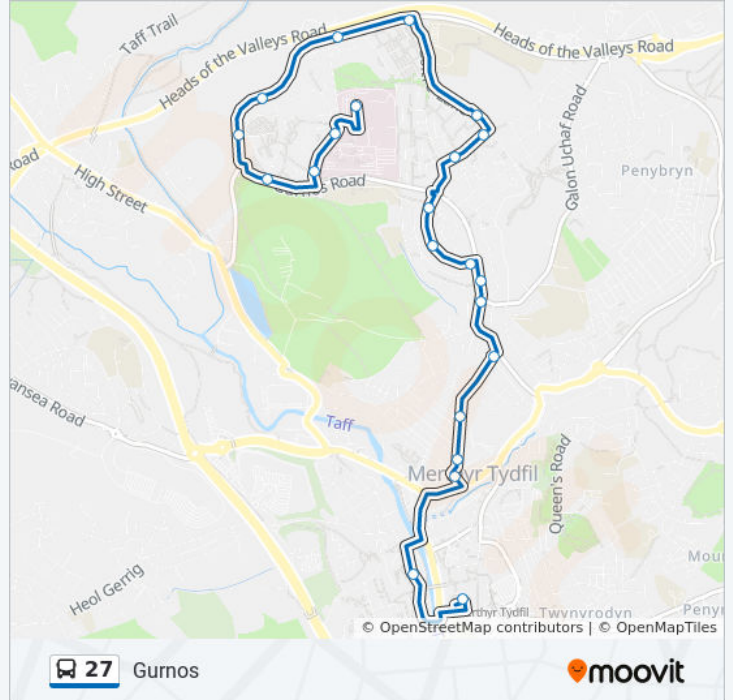

Plane Grove, Gurnos

Wellingtonia Close, Gurnos

Gurnos Police Station, Gurnos

Lupin Close, Gurnos

Lupin Close, Gurnos

Gurnos Road, Gurnos

Bramble Close, Gurnos

Marigold Close, Gurnos

Prince Charles Hospital, Gurnos

27 bus Time Schedule

Gurnos Route Timetable:

Sunday	Not Operational
Monday	18:12 - 19:38
Tuesday	18:12 - 19:38
Wednesday	18:12 - 19:38
Thursday	18:12 - 19:38
Friday	18:12 - 19:38
Saturday	18:12 - 19:38

27 bus Info

Direction: Gurnos

Stops: 22

Trip Duration: 15 min

Line Summary:

Direction: Merthyr Tydfil

38 stops

[VIEW LINE SCHEDULE](#)

27 bus Info

Direction: Merthyr Tydfil

Stops: 38

Trip Duration: 34 min

Line Summary:

Gurnos Road, Gurnos
Bramble Close, Gurnos
Marigold Close, Gurnos
Prince Charles Hospital, Gurnos
Marigold Close, Gurnos
Bramble Close, Gurnos
Goitre Primary School, Gurnos
Almond Grove, Gurnos
Beech Grove, Gurnos
Yew Close, Gurnos
Gurnos Shops, Gurnos
Ash Crescent Top, Gurnos
Ash Crescent Middle, Gurnos
Ash Crescent Bottom, Gurnos
Gurnos Spar, Gurnos
Spinney, Gurnos
The Grove, Penydarren
Park Baptist Church, Morgan Town
St Mary`S Rc Church, Morgan Town
Merthyr Bus Station Stand 1, Merthyr Tydfil