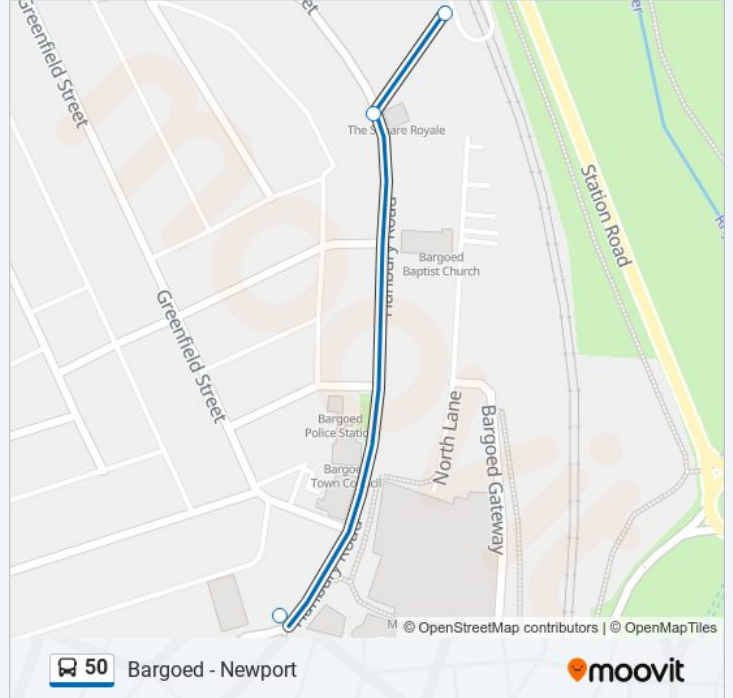

Dyffryn Business Park, Ystrad Mynach

The Coopers Arms, Ystrad Mynach  
Ystrad Fawr Hospital, Ystrad Mynach  
Ye Olde Royal Oak, Ystrad Mynach  
Ystrad Mynach Library, Ystrad Mynach  
Lidl, Ystrad Mynach  
Hengoed Viaduct, Hengoed  
Tir-Y-Berth Industrial Est, Tir-Y-Berth  
Allotments, Tir-Y-Berth  
Aldi, Tir-Y-Berth  
Cardiff Road, Glan-Y-Nant  
Lewis School, Glan-Y-Nant  
Gwerthonor Place, Gilfach  
The Gwerthonor, Gilfach  
Gilfach Workingmen's Club, Gilfach  
Capel Hotel, Gilfach  
Parc Hotel, Gilfach  
Hanbury Square, Bargoed

**Direction: Bargoed**

3 stops

[VIEW LINE SCHEDULE](#)

Hanbury Square, Bargoed  
Royal Square, Bargoed  
Bargoed Interchange Stand 4, Bargoed

**50 bus Time Schedule**

Bargoed Route Timetable:

Sunday	Not Operational
Monday	23:31
Tuesday	23:31
Wednesday	23:31
Thursday	23:31
Friday	23:31
Saturday	23:31

**50 bus Info**

**Direction:** Bargoed

**Stops:** 3

**Trip Duration:** 3 min

**Line Summary:**

## Direction: Caerphilly

32 stops

[VIEW LINE SCHEDULE](#)

- Hanbury Square, Bargoed
- Royal Square, Bargoed
- Bargoed Interchange Stand 4, Bargoed
- Capel Hotel, Gilfach
- Gilfach Workingmen's Club, Gilfach
- The Gwerthonor, Gilfach
- Gwerthonor Place, Gilfach
- Cardiff Road, Glan-Y-Nant
- Aldi, Tir-Y-Berth
- Tiryberth Street, Tir-Y-Berth
- Tir-Y-Berth Industrial Est, Tir-Y-Berth
- Hengoed Viaduct, Hengoed
- Lidl, Ystrad Mynach
- Siloh Chapel, Ystrad Mynach
- Ye Olde Royal Oak, Ystrad Mynach
- Ystrad Fawr Hospital, Ystrad Mynach
- The Coopers Arms, Ystrad Mynach
- The Rise, Llanbradach