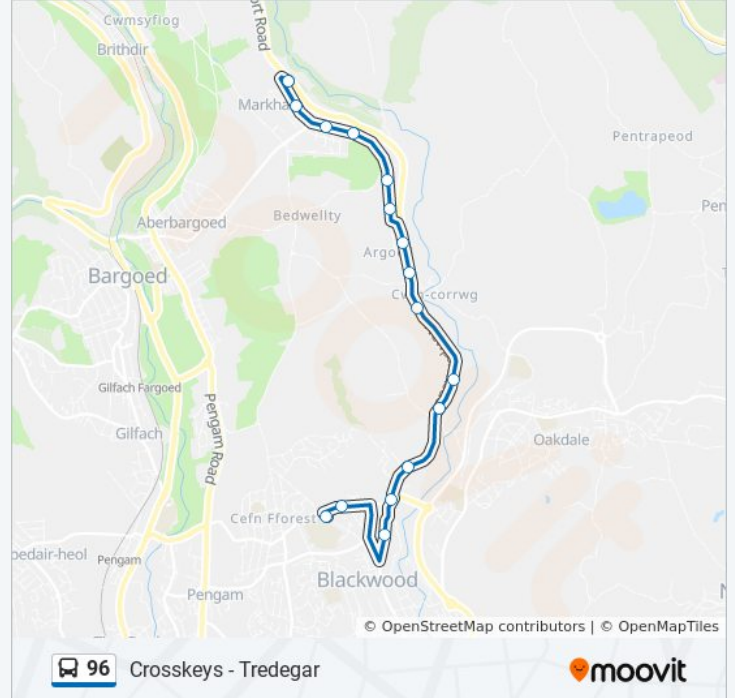

Blackwood Bus Station Stand 3, Blackwood

Blackwood Miners Institute, Blackwood

Chartist Bridge, Blackwood

Cwmgelli Villas, Cwmgelli

The Rock, Rock

Rock Villas, Rock

Grwney Place, Argoed

Woodville Terrace, Argoed

Penylan Junction, Argoed

Gelynos Avenue, Argoed

Pen-Y-Lan Road (Top), Argoed

Abernant Crescent, Markham

Institute, Markham

Congregational Church, Markham

Markham Terrace, Markham

96 bus time schedules and route maps are available in an offline PDF at moovitapp.com. Use the [Moovit App](#) to see live bus times, train schedule or subway schedule, and step-by-step directions for all public transit in Wales.