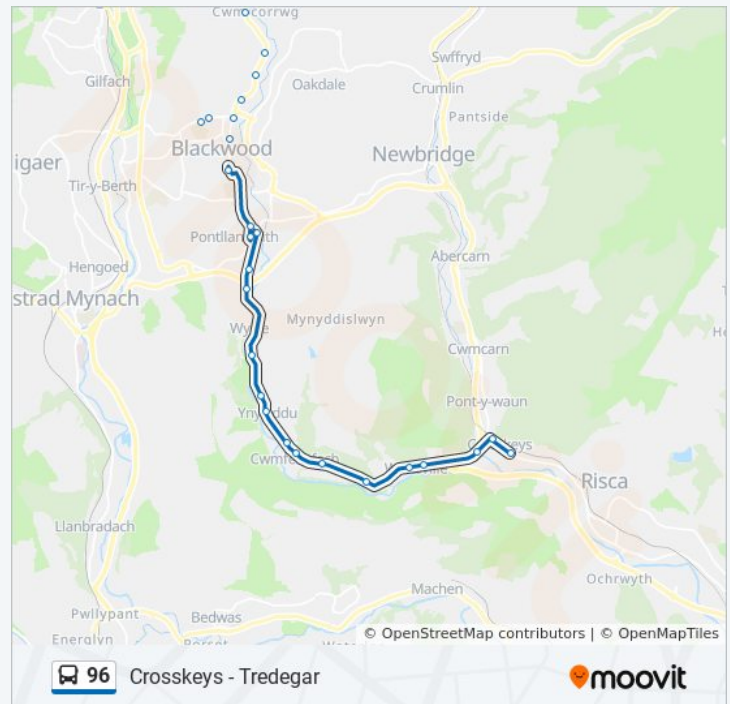

[96 bus Line Map](#)

Direction: Crosskeys

38 stops

[VIEW LINE SCHEDULE](#)

Glen View, Hollybush
Great Western Cottages, Hollybush
Markham Terrace, Markham
The Villas, Markham
Institute, Markham
Abernant Crescent, Markham
Pen-Y-Lan Road (Top), Argoed
Gelynos Avenue, Argoed
Penylan Junction, Argoed
Woodville Terrace, Argoed
Sunny View, Argoed
Rock Villas, Rock
The Rock, Rock
Cwmgelli Villas, Cwmgelli
Blackwood Showfield, Blackwood
Sunnybank Road, Blackwood
Chartist Bridge, Blackwood
Asda, Blackwood
Blackwood Bus Station Stand 9, Blackwood
Blackwood Gate Retail Park, Blackwood
Avicenna Medical Centre, Pontllanfraith
Tredegar Junction, Pontllanfraith
Plaza Court, Pontllanfraith
Switchgear, Gelligroes
Gelli-Groes Mill, Gelligroes
Pont-Gam, Ynysddu
Black Prince, Ynysddu
Ynysddu Post Office, Ynysddu
Pioneer Terrace, Cwmfelinfach

96 bus Info

Direction: Crosskeys

Stops: 38

Trip Duration: 49 min

Line Summary:

Glan-Y-Nant Gardens, Cwmfelinfach

Nine Mile Point Industrial Estate, Nine Mile Point

Llanarth Street, Brynawel

Wattsville Garage, Wattsville

National Club, Wattsville

Jubilee Club, Wattsville

Tredegar Street, Crosskeys

Crosskeys Station, Crosskeys

Coleg Gwent, Crosskeys

Direction: Hollybush

38 stops