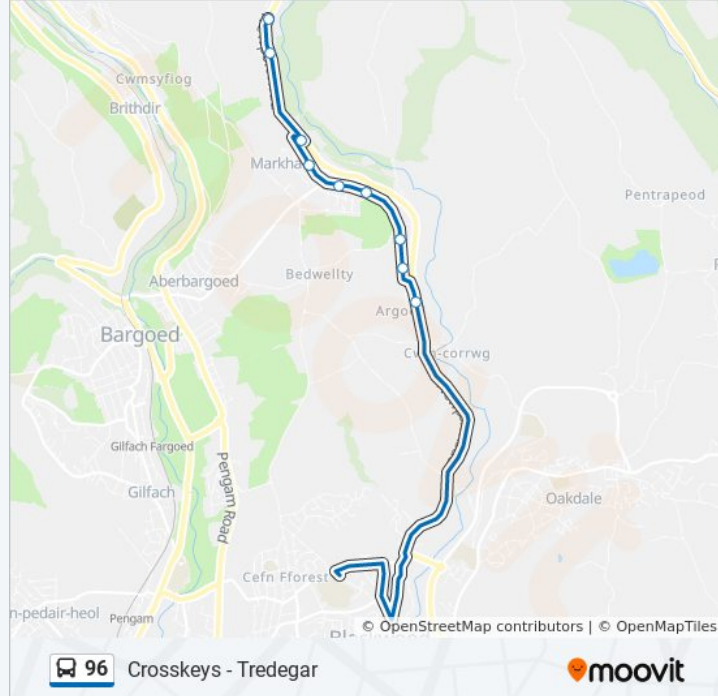

Line Summary:

Blackwood Gate Retail Park, Blackwood

Blackwood Bus Station Stand 3, Blackwood

Blackwood Miners Institute, Blackwood

Chartist Bridge, Blackwood

Cwmgelli Villas, Cwmgelli

The Rock, Rock

Rock Villas, Rock

Grwney Place, Argoed

Woodville Terrace, Argoed

Penylan Junction, Argoed

Gelynos Avenue, Argoed

Pen-Y-Lan Road (Top), Argoed

Abernant Crescent, Markham

Institute, Markham

Congregational Church, Markham

Markham Terrace, Markham

Great Western Cottages, Hollybush

Glen View, Hollybush

Direction: Markham

36 stops

[VIEW LINE SCHEDULE](#)

Coleg Gwent, Crosskeys

Gladstone Street, Crosskeys