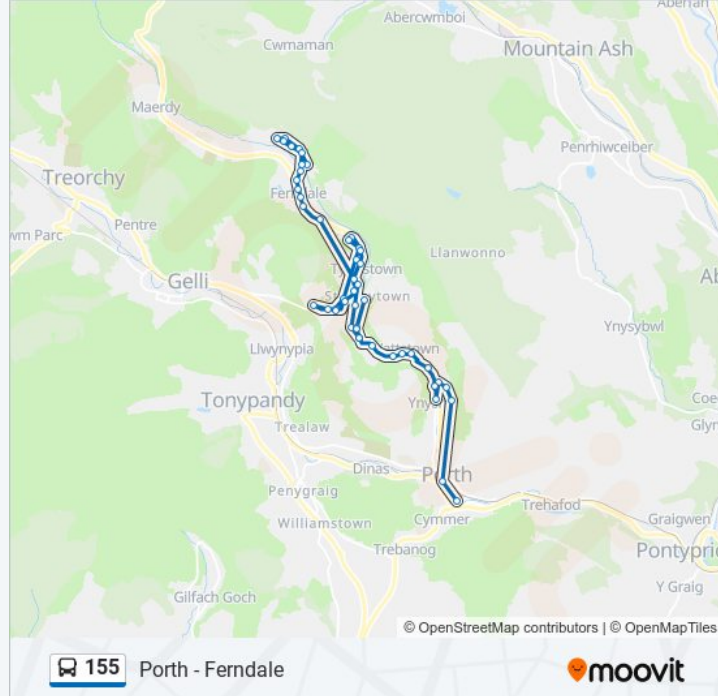

### 155 bus Info

**Direction:** Porth

**Stops:** 48

**Trip Duration:** 50 min

**Line Summary:**

Penrhys Uchaf, Tylorstown

Roundabout, Penrhys

Penrhys Avenue, Tylorstown

Standard View, Ynyshir

Heath Terrace, Ynyshir

Porth Police Station, Porth

Morrisons, Porth

3 stops

[VIEW LINE SCHEDULE](#)

Stanley Square, Stanleytown

Jubilee Hotel, Tylorstown