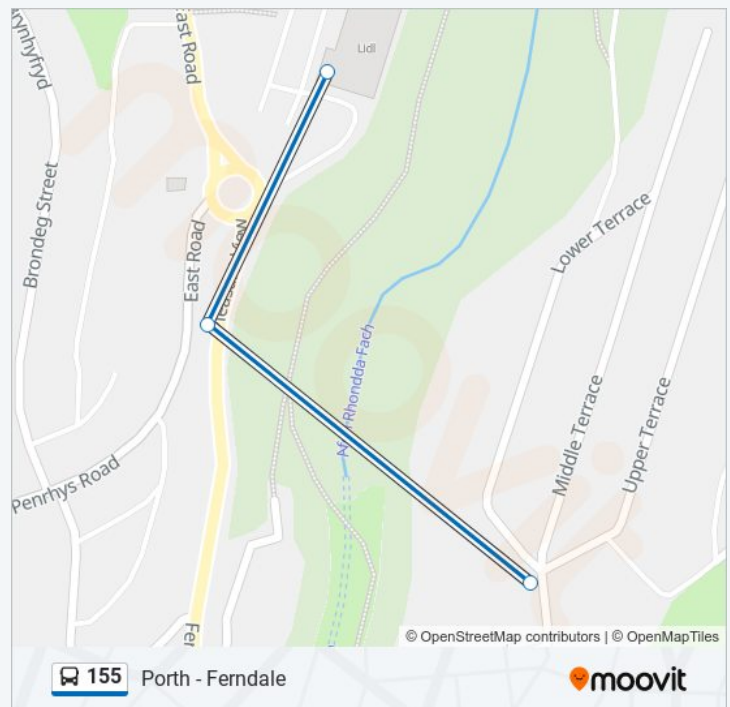

**155 bus Info**

**Direction:** Blaenllechau

**Stops:** 34

**Trip Duration:** 40 min

**Line Summary:**

Roundabout, Penrhys

Penrhys Avenue, Tylorstown

Parry Street, Tylorstown

Standard View, Ynyshir

Heath Terrace, Ynyshir

Porth Police Station, Porth

Morrisons, Porth

3 stops

[VIEW LINE SCHEDULE](#)

Stanley Square, Stanleytown

Jubilee Hotel, Tylorstown

Lidl, Tylorstown

Tylorstown Route Timetable:

Sunday	Not Operational
Monday	09:25
Tuesday	09:25
Wednesday	09:25
Thursday	09:25
Friday	09:25
Saturday	09:25

### 155 bus Info

**Direction:** Tylorstown

**Stops:** 3

**Trip Duration:** 3 min

**Line Summary:**

155 bus time schedules and route maps are available in an offline PDF at [moovitapp.com](https://moovitapp.com). Use the [Moovit App](#) to see live bus times, train schedule or subway schedule, and step-by-step directions for all public transit in Wales.