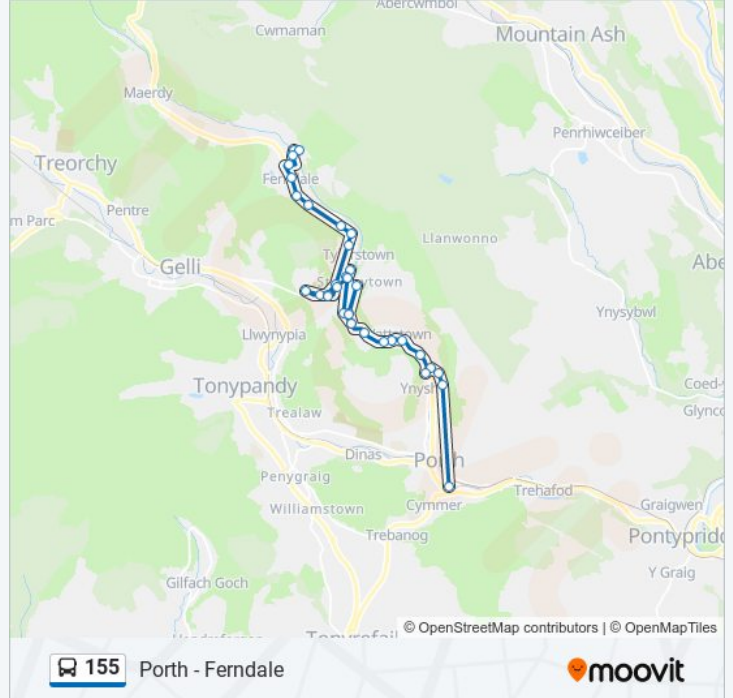

Roundabout, Penrhys

Penrhys Avenue, Tylorstown

Parry Street, Tylorstown

Brynbedw Road, Tylorstown

Prospect, Tylorstown

Brynheulog Terrace, Tylorstown

Ferndale Clinic, Ferndale

Ferndale Hotel, Ferndale

Rhondda Hotel, Ferndale

Fountain Street, Ferndale

Station Road, Ferndale

Taff Street, Blaenllechau

Direction: Porth

48 stops

[VIEW LINE SCHEDULE](#)

Commercial Street, Blaenllechau

Princess Street, Blaenllechau

Mountain Row, Blaenllechau

Baptist Square, Blaenllechau

Infants School, Blaenllechau

Long Row, Blaenllechau

Albert Street, Blaenllechau

Station Road, Ferndale

Fountain Street, Ferndale

Ferndale Library, Ferndale

Penuel, Ferndale

Ferndale Hotel, Ferndale

Ferndale Clinic, Ferndale

Police Station, Tylorstown

Jubilee Hotel, Tylorstown

Parry Street, Tylorstown

Penrhys Avenue, Tylorstown

155 bus Time Schedule

Porth Route Timetable:

Sunday	Not Operational
Monday	09:28 - 16:09
Tuesday	09:28 - 16:09
Wednesday	09:28 - 16:09
Thursday	09:28 - 16:09
Friday	09:28 - 16:09
Saturday	09:28 - 16:09

155 bus Info

Direction: Porth

Stops: 48

Trip Duration: 50 min

Line Summary: