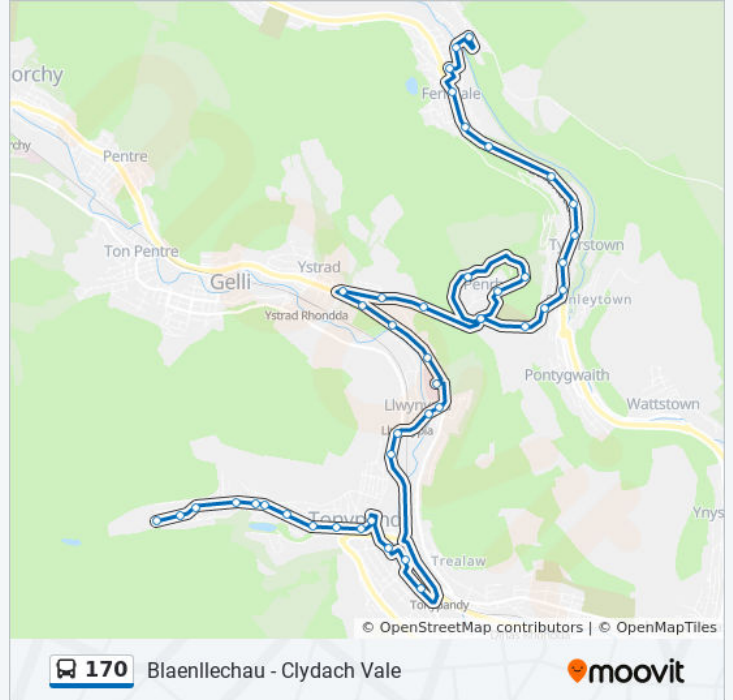

170 bus time schedules and route maps are available in an offline PDF at moovitapp.com. Use the [Moovit App](#) to see live bus times, train schedule or subway schedule, and step-by-step directions for all public transit in Wales.

[About Moovit](#) · [MaaS Solutions](#) · [Supported Countries](#) · [Mooviter Community](#)

© 2024 Moovit - All Rights Reserved

Check Live Arrival Times