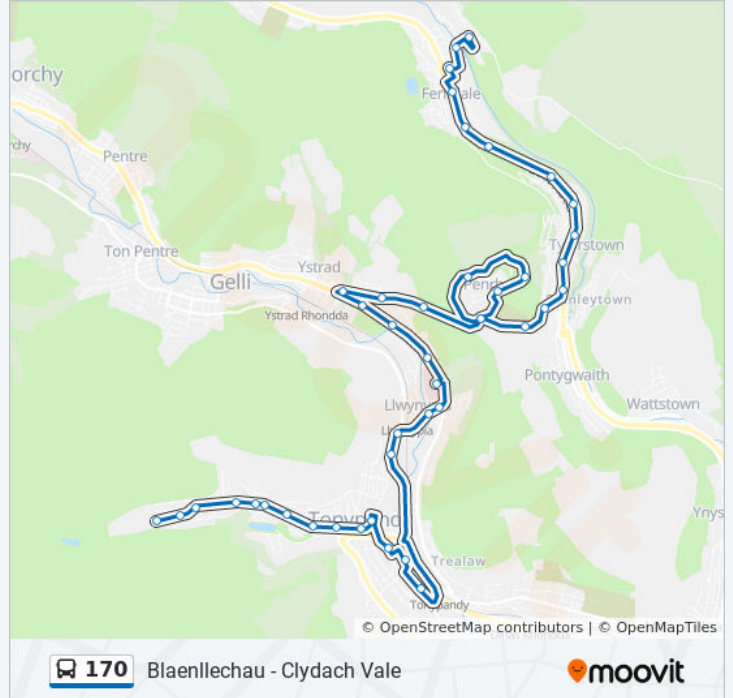

### Direction: Llwyn-Y-Pia

16 stops

[VIEW LINE SCHEDULE](#)

Howard Street Terminus, Clydach Vale

Howard Street, Clydach Vale

Zoar Residential Home, Clydach Vale

Cwm Clydach School, Clydach Vale

Bush Hotel, Blaen Clydach

### 170 bus Info

**Direction:** Llwyn-Y-Pia

**Stops:** 16

**Trip Duration:** 11 min

**Line Summary:**

**Direction: Tonypany**

11 stops

[VIEW LINE SCHEDULE](#)