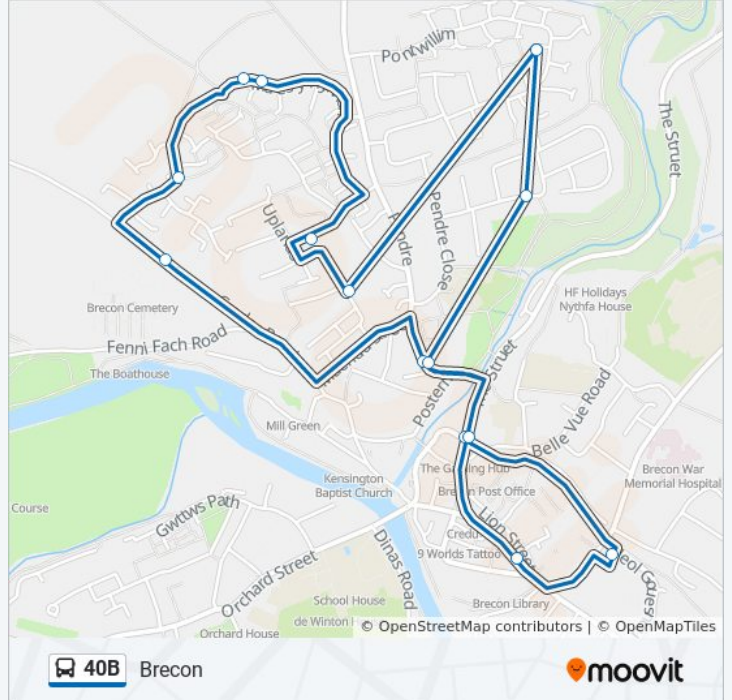

### Direction: Brecon

15 stops

[VIEW LINE SCHEDULE](#)

Bulwark, Brecon  
Brecon Interchange 1, Brecon  
Cotswold Outdoors, Brecon  
Cathedral, Brecon  
Brecon Cemetery, Pendre  
Cradoc Close, Pendre  
Trofan Maes-Y-Ffynnon Turning Circle, Pendre  
Maes-Y-Ffynnon, Pendre  
Uplands, Pendre  
Bryn De Winton, Pendre  
Beacons Park, Pendre  
Beechgrove, Pendre  
Cathedral, Brecon  
Cotswold Outdoors, Brecon  
Bulwark, Brecon

### 40B bus Time Schedule

Brecon Route Timetable:

Sunday	Not Operational
Monday	09:17 - 17:27
Tuesday	09:17 - 17:27
Wednesday	09:17 - 17:27
Thursday	09:17 - 17:27
Friday	09:17 - 17:27
Saturday	09:17 - 17:27

### 40B bus Info

**Direction:** Brecon

**Stops:** 15

**Trip Duration:** 18 min

**Line Summary:**

40B bus time schedules and route maps are available in an offline PDF at [moovitapp.com](https://moovitapp.com). Use the [Moovit App](#) to see live bus times, train schedule or subway schedule, and step-by-step directions for all public transit in Wales.

## Check Live Arrival Times