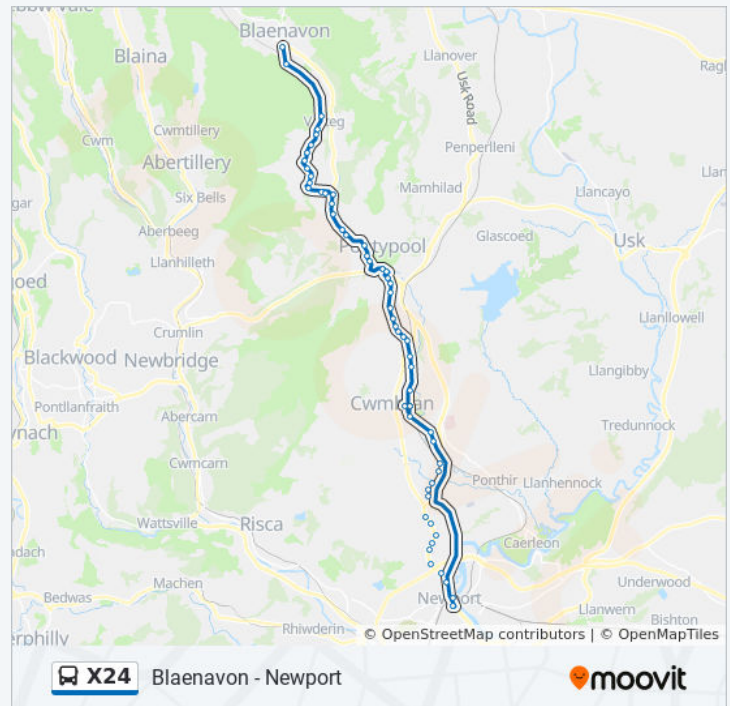

Curwood, Blaenavon

Kennard Crescent, Blaenavon

Engine Row, Blaenavon

Upper Waun Street, Blaenavon

High Street, Blaenavon

Burford Street, Blaenavon

Curwood, Blaenavon

Sycamore Road, Forgeside

Forgeside Cemetery, Forgeside

Salisbury Terrace, Varteg

Gladstone Terrace, Varteg

Varteg Hill Terminus, Varteg

Balance Road, Garndiffaith

Bakery Houses, Garndiffaith

Globe, Talywain

Commercial Road Top, Talywain

St Thomas` Church, Talywain

British School Close, Fairfield

Big Arch, Abersychan

Devon Place, Abersychan

Union Street, Abersychan

Broad Street, Snatchwood

Snatchwood Terrace, Snatchwood

Snatchwood Road Bottom, Snatchwood

St Luke's Road, Pontnewynydd

Merchant's Hill, Pontnewynydd

Riverside, Pontypool

Park Road, Pontypool

Town Hall 2, Pontypool

Trosnant Street, Trosnant

Maesderwen, Pontymoile

Stafford Road Top, Pontymoile

Panteg Hospital, Griffithstown

Monday	5:51 PM - 7:51 PM
Tuesday	5:28 PM - 11:53 PM
Wednesday	Not Operational
Thursday	Not Operational
Friday	Not Operational
Saturday	Not Operational

X24 bus Info

Direction: Cwmbran

Stops: 42

Trip Duration: 44 min

Line Summary: