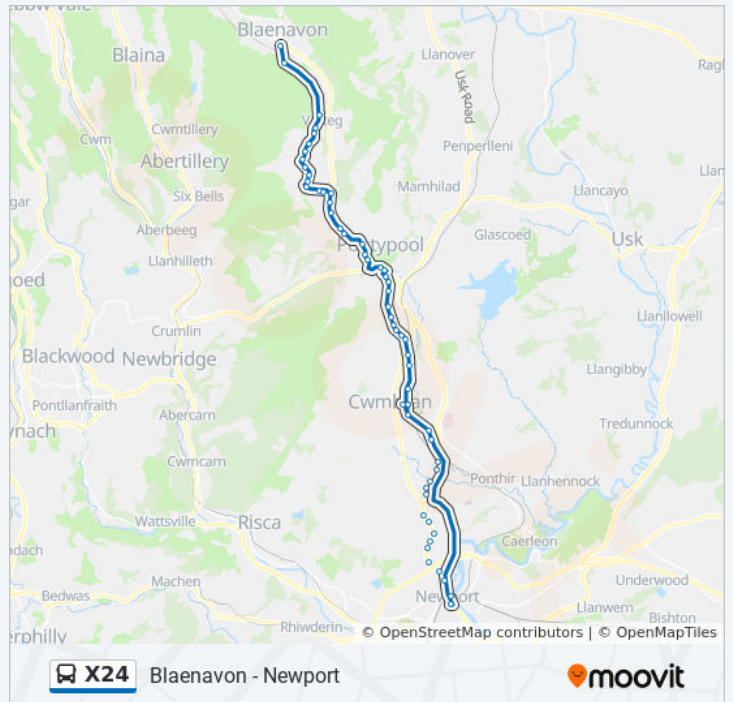

X24 bus Info

Direction: Cwmbran

Stops: 19

Trip Duration: 16 min

Line Summary:

Direction: Cwmbran

42 stops

[VIEW LINE SCHEDULE](#)