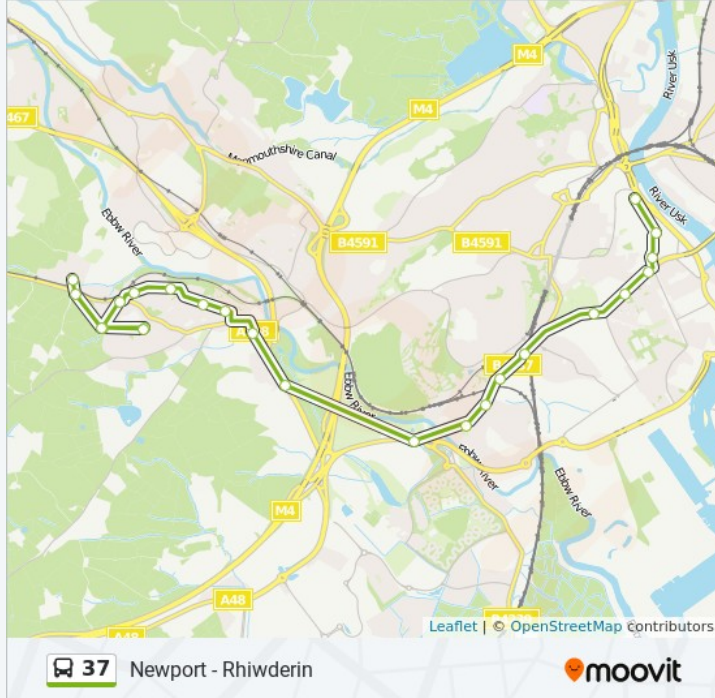

Stratford House, Gaer

Ben Johnson Way Steps, Gaer

Joyce Close, Gaer

Gaer Park Road, Gaer

Gaer Park Road (Middle), Gaer

Gaer Christian Centre, Gaer

Castle Park Close, Glasllwch

Golden Mile View, Bassaleg

Park View Gardens, Bassaleg

Bassaleg Comprehensive School, Bassaleg

St Basil`S Crescent, Bassaleg

Fort View, Bassaleg

Channel View, Bassaleg

Wentworth Close, Bassaleg

Friendly Fox, Rhiwderin

Caerphilly Close, Rhiwderin

Clearwell Court, Pentre-Poeth

Fairoak Grove, Bassaleg

Fairoak Grove, Bassaleg

Rhiwderin Community Centre, Rhiwderin

37 bus time schedules and route maps are available in an offline PDF at moovitapp.com. Use the [Moovit App](#) to see live bus times, train schedule or subway schedule, and step-by-step directions for all public transit in Wales.

[About Moovit](#) · [MaaS Solutions](#) · [Supported Countries](#) · [Mooviter Community](#)

© 2024 Moovit - All Rights Reserved

Check Live Arrival Times