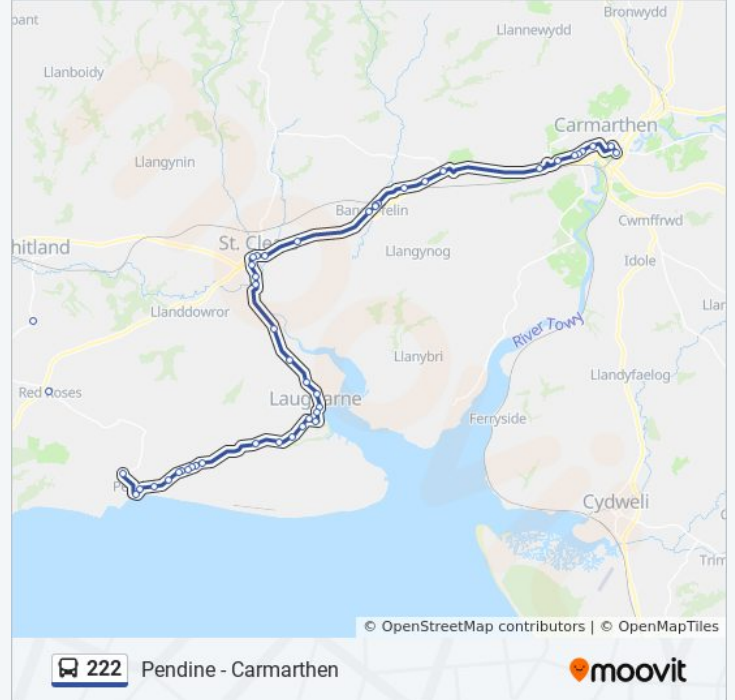

Parc-Y-Ffordd, Johnstown

Garage, Johnstown

Post Office, Johnstown

Heol Becca, Johnstown

Barracks, Johnstown

Carmarthen Bus Station Stand 7, Carmarthen

Carmarthen Railway Station, Carmarthen

Direction: Llwyn-Y-Brain