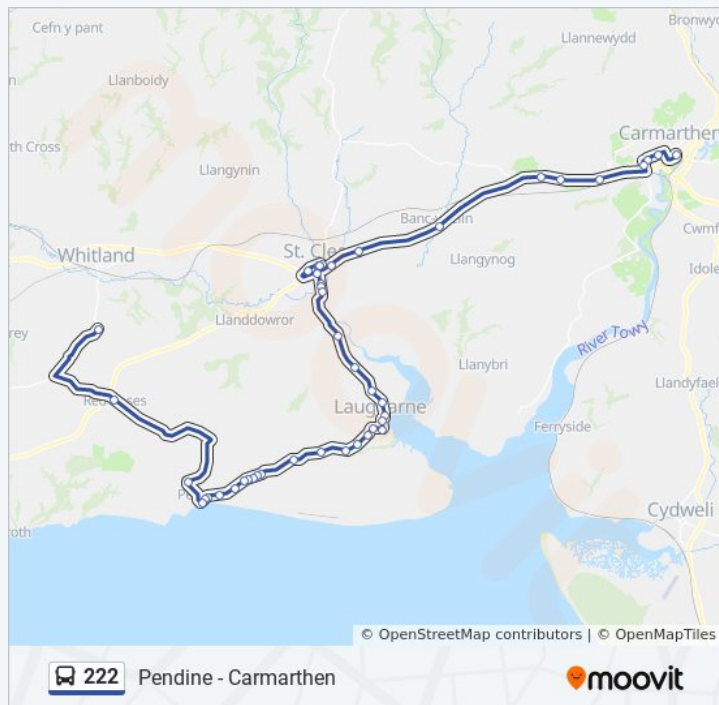

Cysgod-Y-Coed, Llanmiloe

Thursday	5:50 PM
Friday	Not Operational
Saturday	5:50 PM

222 bus Info

Direction: Llwyn-Y-Brain

Stops: 45

Trip Duration: 70 min

Line Summary:

Llanmiloe Social Club, Llanmiloe