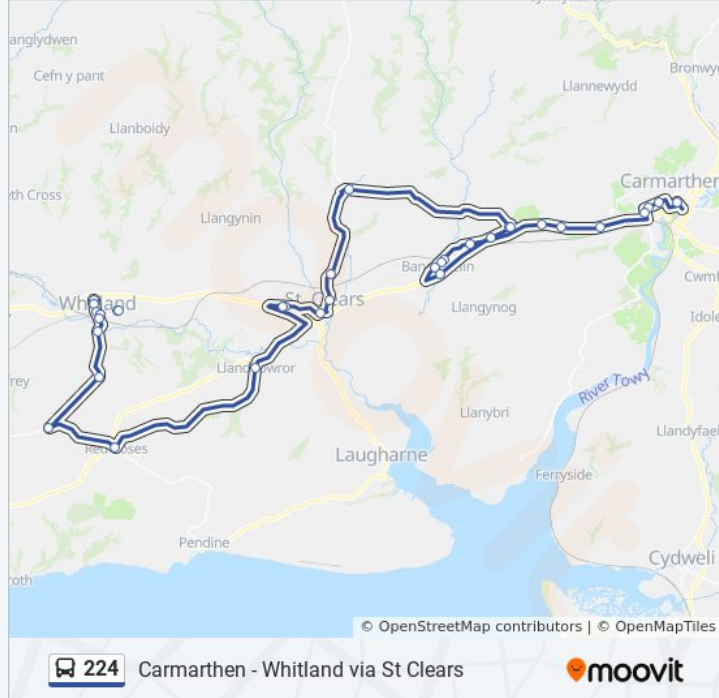

Line Summary:

Lon Hafren, St Clears

St Clears Chemist, St Clears

White Lion Inn, Pwll-Trap

Direction: Whitland

34 stops

[VIEW LINE SCHEDULE](#)

Carmarthen Bus Station Stand 10, Carmarthen

224 bus Info

Direction: Whitland

Stops: 34

Trip Duration: 67 min

Line Summary:

St Clears Chemist, St Clears

White Lion Inn, Pwll-Trap

Spring Gardens, Pwll-Trap

Bryngwenllian, Whitland

Bryngwenllian, Whitland

Keefe House, Whitland

Taf Surgery, Whitland

Dyffryn Taf School, Whitland

Lon Hywel, Whitland

224 bus time schedules and route maps are available in an offline PDF at moovitapp.com. Use the [Moovit App](#) to see live bus times, train schedule or subway schedule, and step-by-step directions for all public transit in Wales.