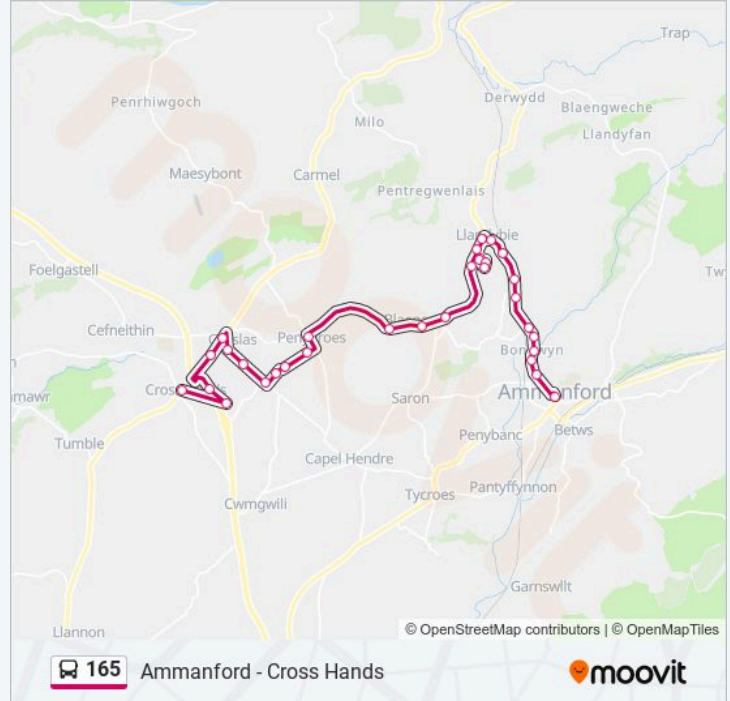

Llandybie Square, Llandybie

Campbell Road, Llandybie

Margaret Road, Llandybie

Glynhir Road, Llandybie

Mackays Crossing, Llandybie

Heol Aberlash, Tir-Y-Dail

Blaenau, Tir-Y-Dail

Bonllwyn Green, Tir-Y-Dail

Nantlais, Tir-Y-Dail

Post Office, Tir-Y-Dail

Ammanford Bus Station Stand 5, Ammanford

Direction: Cross Hands

29 stops

[VIEW LINE SCHEDULE](#)

Ammanford Bus Station Stand 5, Ammanford

Post Office, Tir-Y-Dail

Nantlais, Tir-Y-Dail

Bonllwyn Green, Tir-Y-Dail

Blaenau, Tir-Y-Dail

Heol Aberlash, Tir-Y-Dail

Mackays Crossing, Llandybie

Glynhir Road, Llandybie

Margaret Road, Llandybie

Springfield, Llandybie

Llandybie Square, Llandybie

Blaenau Road, Llandybie

Llandybie Rugby Club, Llandybie

Heol Marlais, Llandybie

Caecoed Estate, Llandybie

Llandybie Rugby Club, Llandybie

Blaenau Road Lower, Llandybie

Sewage Works, Blaenau

165 bus Time Schedule

Cross Hands Route Timetable:

Sunday	Not Operational
Monday	10:15 - 13:15
Tuesday	10:15 - 13:15
Wednesday	10:15 - 13:15
Thursday	10:15 - 13:15
Friday	10:15 - 13:15
Saturday	10:15 - 13:15

165 bus Info

Direction: Cross Hands

Stops: 29

Trip Duration: 27 min

Line Summary: