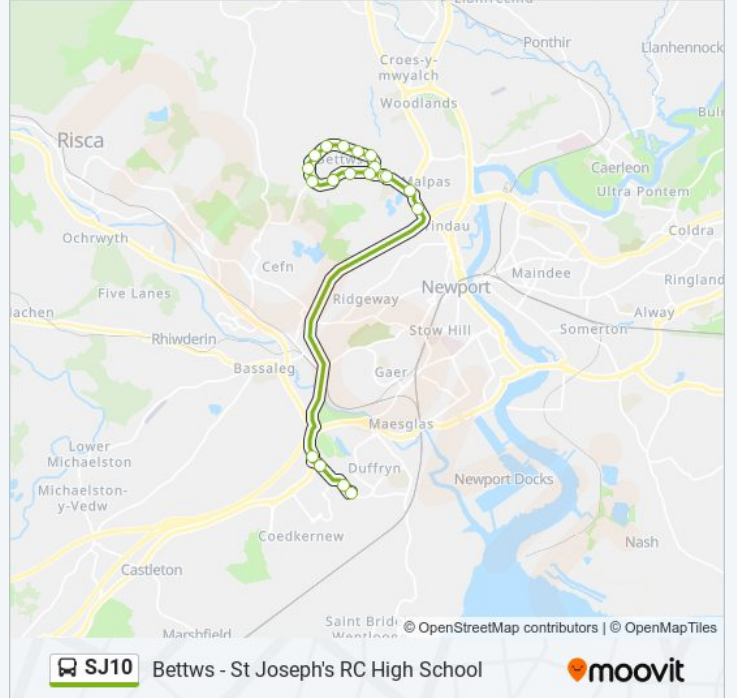

The SJ10 bus line (Bettws - St Joseph's RC High School) has 2 routes. For regular weekdays, their operation hours are: (1) Bettws: 15:30(2) Duffryn: 07:58
Use the Moovit App to find the closest SJ10 bus station near you and find out when is the next SJ10 bus arriving.

Direction: Bettws

19 stops

[VIEW LINE SCHEDULE](#)

- St Joseph`S Rc High School, Duffryn
- Steeplechase Road, Duffryn
- Lloyds Banking Group, Newport
- Cleppa Park, Newport
- Kimberly Park, Malpas
- Moxon Road, Malpas
- Newport High School, Bettws
- Tamar Close, Bettws
- Lodden Close, Bettws
- Lambourne Crescent, Bettws
- Nidd Close, Bettws
- Frome Walk, Bettws
- Cherwell Walk, Bettws
- Exe Road, Bettws
- Bettws Centre, Bettws
- Ribble Walk, Bettws
- Livale Road, Bettws
- Monnow Way Petrol Station, Bettws
- Bettws High School, Bettws

SJ10 bus Time Schedule

Bettws Route Timetable:

Sunday	Not Operational
Monday	Not Operational
Tuesday	15:30
Wednesday	15:30
Thursday	15:30
Friday	15:30
Saturday	Not Operational

SJ10 bus Info

Direction: Bettws

Stops: 19

Trip Duration: 29 min

Line Summary:

Direction: Duffryn

19 stops

[VIEW LINE SCHEDULE](#)

- Newport High School, Bettws
- Tamar Close, Bettws
- Lodden Close, Bettws
- Lambourne Crescent, Bettws
- Nidd Close, Bettws
- Frome Walk, Bettws
- Cherwell Walk, Bettws
- Exe Road, Bettws
- Bettws Centre, Bettws
- Ribble Walk, Bettws
- Livale Road, Bettws
- Monnow Way Petrol Station, Bettws
- Bettws High School, Bettws
- Bettws Lane, Malpas
- Kimberly Park, Malpas
- Cleppa Park, Newport
- Lloyds Banking Group, Newport
- Panasonic, Duffryn