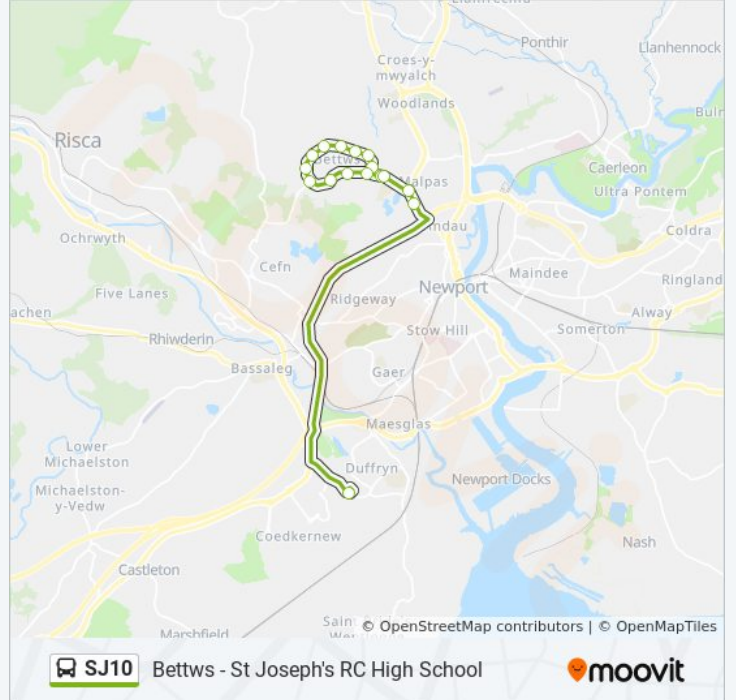

The SJ10 bus line (Bettws - St Joseph's RC High School) has 2 routes. For regular weekdays, their operation hours are: (1) Bettws: 15:30(2) Duffryn: 07:58
Use the Moovit App to find the closest SJ10 bus station near you and find out when is the next SJ10 bus arriving.

Direction: Bettws

19 stops

[VIEW LINE SCHEDULE](#)

- St Joseph`S Rc High School, Duffryn
- Steeplechase Road, Duffryn
- Lloyds Banking Group, Newport
- Cleppa Park, Newport
- Kimberly Park, Malpas
- Moxon Road, Malpas
- Newport High School, Bettws
- Tamar Close, Bettws
- Lodden Close, Bettws
- Lambourne Crescent, Bettws
- Nidd Close, Bettws
- Frome Walk, Bettws
- Cherwell Walk, Bettws
- Exe Road, Bettws
- Bettws Centre, Bettws
- Ribble Walk, Bettws
- Livale Road, Bettws
- Monnow Way Petrol Station, Bettws
- Bettws High School, Bettws

Stops: 19

Trip Duration: 29 min

Line Summary:

Direction: Duffryn

19 stops

[VIEW LINE SCHEDULE](#)

- Newport High School, Bettws
- Tamar Close, Bettws
- Lodden Close, Bettws
- Lambourne Crescent, Bettws
- Nidd Close, Bettws
- Frome Walk, Bettws
- Cherwell Walk, Bettws
- Exe Road, Bettws
- Bettws Centre, Bettws
- Ribble Walk, Bettws
- Livale Road, Bettws
- Monnow Way Petrol Station, Bettws
- Bettws High School, Bettws
- Bettws Lane, Malpas
- Kimberly Park, Malpas
- Cleppa Park, Newport
- Lloyds Banking Group, Newport
- Panasonic, Duffryn

Stops: 19

Trip Duration: 33 min

Line Summary:

SJ10 bus time schedules and route maps are available in an offline PDF at moovitapp.com. Use the Moovit App to see live bus times, train schedule or subway schedule, and step-by-step directions for all public transit in Wales.