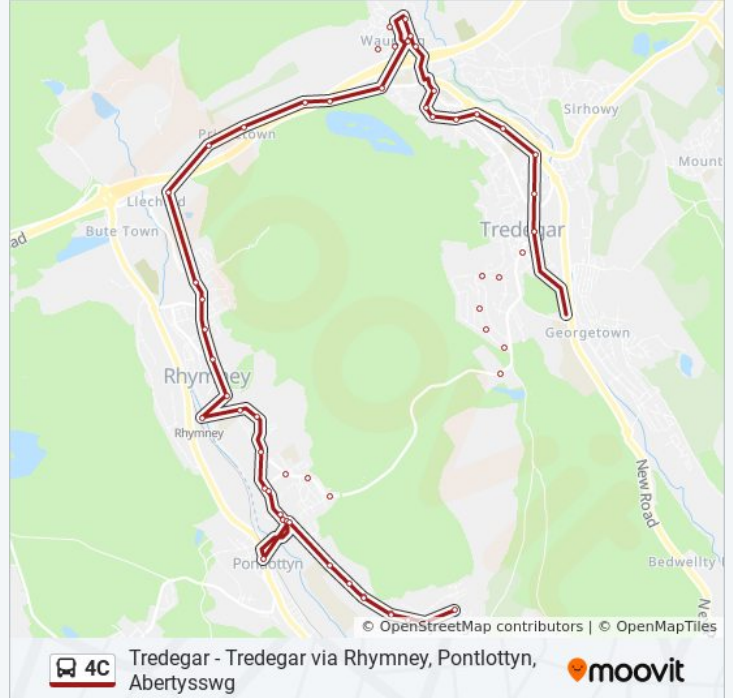

4C bus Info

Direction: Tredegar

Stops: 59

Trip Duration: 47 min

Line Summary:

Prospect Place, Abertysswg
Carn-Y-Tyla Terrace, Abertysswg
Idris Davies School, Abertysswg
Maerdy View, Rhymney
The Square, Pontlottyn
Maerdy Crossing, Rhymney
Wellington Way, Rhymney
Queens Square, Rhymney
Harvards Row, Rhymney
Rhymney Library, Rhymney
Rhymney Station, Rhymney
The Royal, Rhymney
St David's Church, Rhymney
Albion Square, Rhymney
Carno Street, Rhymney
Glan-Y-Nant, Rhymney
Rhymney Bridge Garage, Llechryd
Prince Of Wales, Princetown
Brynambler Close, Princetown
Nag's Head, Tafarnaubach
Bryn Bach Park, Tafarnaubach
Bryn Rhosyn, Tredegar
Pen-Y-Bont, Nant-Y-Bwch
Llwyn Helyg, Nant-Y-Bwch
Tynewydd, Waundeg
Waundeg Middle, Waundeg
Waundeg Bottom, Waundeg
Waundeg
Highfield Close, Nant-Y-Bwch
Crown Inn, Ashvale
Brynbach Street, Ashvale
Griffiths Gardens, Ashvale
Fair View, Ashvale

Charles Street Top, Ashvale

Coach & Horses, Tredegar

Sirhowy Bridge, Sirhowy

St George's Court, Tredegar

Tredegar Bus Station Stand 2, Tredegar

4C bus time schedules and route maps are available in an offline PDF at moovitapp.com. Use the [Moovit App](#) to see live bus times, train schedule or subway schedule, and step-by-step directions for all public transit in Wales.