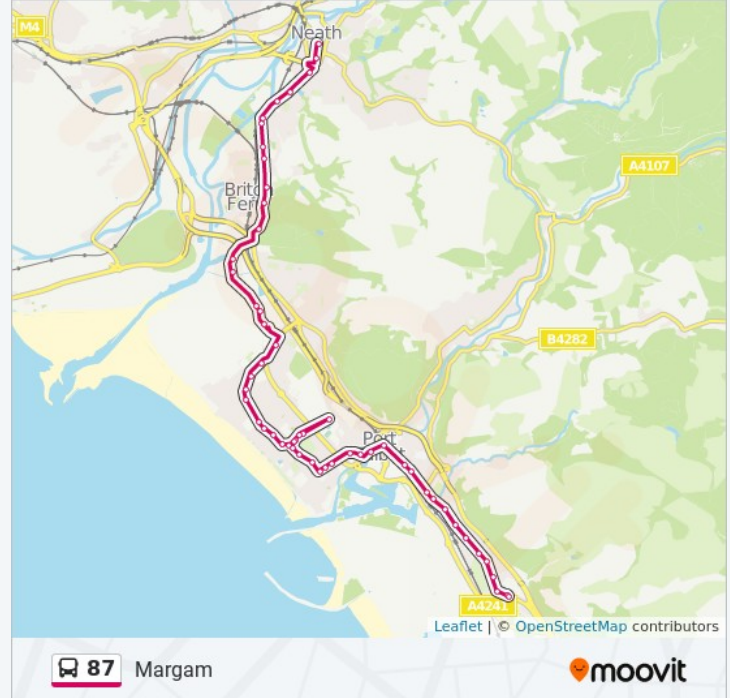

Health Centre, Aberavon

Bus Station 4, Port Talbot

Port Talbot Parkway Stand 4, Port Talbot

Plaza, Port Talbot

Abbey Road, Central School

Memorial Park, Taibach

Post Office, Taibach

Eastern School, Taibach

Groeswen, Groeswen Hospital

Earl Road, Margam

Blue Star Garage, Margam

Twelve Nights, Margam

Tollgate Shops, Margam

Cefn Ffynon, Margam

Tollgate Park, Margam

Direction: Neath

61 stops

[VIEW LINE SCHEDULE](#)

- Tollgate Park, Margam
- Twelve Nights, Margam
- Blue Star Garage, Margam
- Phoenix Avenue, Groeswen Hospital
- Groeswen, Taibach
- Eastern School, Taibach
- Police Station, Taibach
- Memorial Park, Taibach
- Abbey Road, Taibach
- The Legion, Port Talbot
- Port Talbot Parkway Stand 5, Port Talbot
- Bus Station 4, Port Talbot
- Health Centre, Water Street
- Council Depot, Aberavon
- Burgess Green, Aberavon
- Addison Road, Aberavon
- Hospital Road, Aberavon
- Sandown Road Shops, Aberavon
- Goya Place, Aberavon
- Romney Road, Aberavon
- Dalton House, Sandfields
- Dalton Road, Aberavon
- Neath Port Talbot Hospital, Aberavon
- Dalton Road, Aberavon
- Sandown House, Sandfields
- Sandy Ridge, Aberavon
- Farm Drive, Sandfields
- Briar Road, Sandfields

87 bus Info

Direction: Neath

Stops: 61

Trip Duration: 61 min

Line Summary:

Western Avenue School, Sandfields

Western Avenue Roundabout, Sandfields

Brahms Avenue, Sandfields