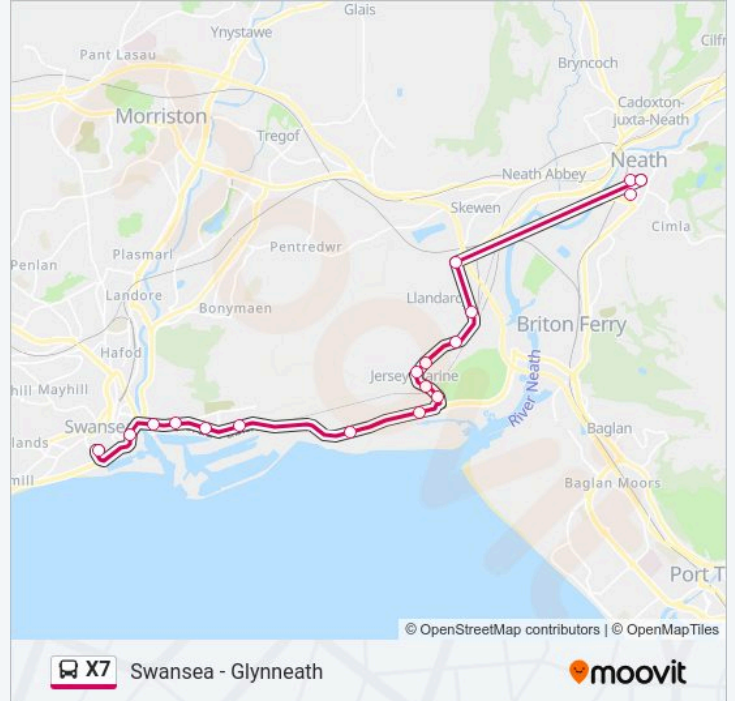

Use the Moovit App to find the closest X7 bus station near you and find out when is the next X7 bus arriving.

Direction: Neath

18 stops

[VIEW LINE SCHEDULE](#)

- Swansea Bus Station Stand E, Swansea
- Sainsbury's Quay Parade, Swansea
- Cape Horner, St Thomas
- Old Police Station, Port Tennant
- Union Inn, Port Tennant
- Vale Of Neath, Port Tennant
- Swansea University Fabian Way, Crymlyn Burrows
- Jersey Marine, Crymlyn Burrows
- Golf Course, Crymlyn Burrows
- Tower Hotel, Jersey Marine
- New Road, Jersey Marine
- Pant-Y-Sais, Jersey Marine
- Gas Board Entrance, Jersey Marine
- British Gas, Llandarcy
- Bp Coed Darcy, Llandarcy
- Windsor Road, Neath
- Alfred Street, Neath
- Neath Bus Station Stand 9, Neath

Line Summary:

Direction: Neath

40 stops

[VIEW LINE SCHEDULE](#)

- Pontwalby Bridge, Pont-Walby
- Halfway Inn, Glynneath
- Woolpack, Glynneath
- Glynneath Library, Glynneath
- Glynneath Fire Station, Glynneath
- Chain Walk, Morfa Glas
- Chain Road, Blaengwrach
- Cwmgwrach High Street, Blaengwrach
- Dunraven Road, Cwmgwrach
- Fothergill Road, Cwmgwrach
- Heol Wenallt, Cwmgwrach
- Dunraven Arms, Cwmgwrach
- Cwmgwrach Roundabout, Blaengwrach
- John Street, Resolven
- Resolven Post Office, Resolven
- Church Hall, Resolven
- Heol Herbert, Resolven
- Police Houses, Melin Court

Direction: Neath

Stops: 40

Trip Duration: 40 min

Line Summary:

Melincourt Waterfalls, Melin Court

Woodbine Cottages, Melin Court

Melincourt, Melin Court

Llety Dafydd, Melin Court

Tonna Hospital, Tonna

Tonna Spar, Tonna

Whittington Arms, Tonna

Dolcoed Place, Tonna

Lock Hill, Tonna

Neath Road, Llantwit

Digby Road, Llantwit

Leonard Street, Llantwit