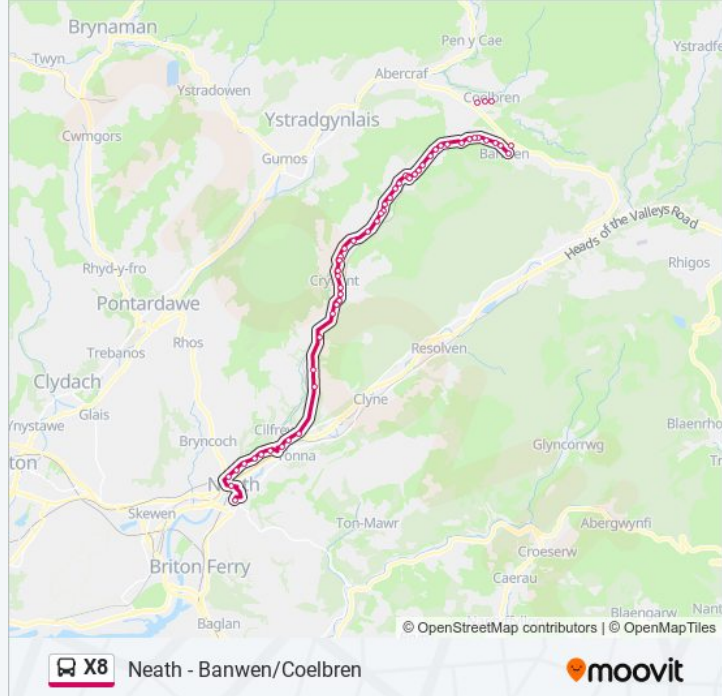

Pantyyffordd, Tynnewydd

Golwg-Y-Bryn, Tynnewydd

Miners Welfare, Seven Sisters

Marigold Place, Seven Sisters

Seven Sisters Community Centre, Seven Sisters

Seven Sisters Post Office, Seven Sisters

High Street, Seven Sisters

Church Road, Seven Sisters

Bryndulais Hotel, Seven Sisters

Sawmills, Seven Sisters

Garden City, Seven Sisters

Dulais Road Garage, Nant-Y-Cafn

Dulais Valley Surgery, Seven Sisters

Nant-Y-Cafn Club, Nant-Y-Cafn

Nant-Y-Cafn, Nant-Y-Cafn

Ynys Fforch Fawr, Nant-Y-Cafn

Western Automotive, Tre-Forgan

Tywern Farm, Tre-Forgan

Penybont Terrace, Tre-Forgan

Crynant Junction, Tre-Forgan

Gradon Arms, Crynant

Crynant Business Park, Crynant

Crynant Rugby Club, Crynant

Crynant Square, Crynant

The Crescent, Crynant

Mary Street, Crynant

Ynys March, Crynant

Cefn Coed Colliery Museum Q, Cefn-Coed Colliery Museum

Broadawel Houses, Cilfrew

Tir Isaf Farm, Cilfrew

Ynysgerwyn Cricket Club, Aberdulais

Dulais Drive, Aberdulais