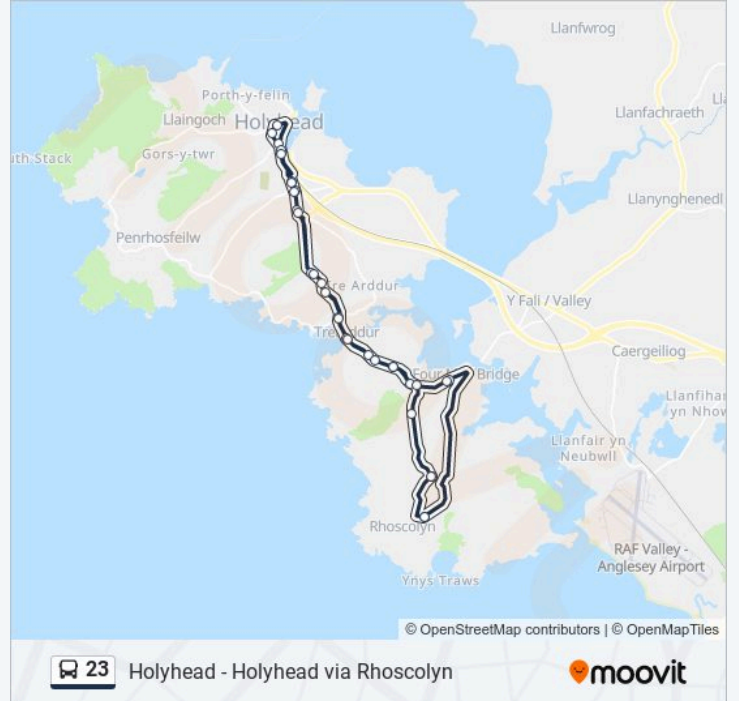

Holyhead - Holyhead via Rhoscolyn

Get The App

The 23 bus line Holyhead - Holyhead via Rhoscolyn has one route. For regular weekdays, their operation hours are:
 (1) Holyhead: 08:25 - 15:00
 Use the Moovit App to find the closest 23 bus station near you and find out when is the next 23 bus arriving.

Direction: Holyhead

30 stops

[VIEW LINE SCHEDULE](#)

- Summer Hill, Holyhead
- Holyhead Railway Station, Holyhead
- Forresters, Kingsland
- Kingsland Hill, Kingsland
- Capel Ebeneser, Kingsland
- Penrhyngeiriol, Trearddur
- Hunters Chase, Trearddur
- Penrallt Road, Trearddur
- Square, Trearddur
- Beach Car Park, Trearddur
- Capel Farm Estate, Trearddur
- Gogerddan, Four Mile Bridge
- R`Efail Estate, Four Mile Bridge
- Anchorage Hotel, Pontrhydybont
- Bryn Mor, Rhoscolyn
- Capel Ty`N Rhos, Rhoscolyn
- Ysgol Gynradd Rhoscolyn, Four Mile Bridge
- R`Efail Estate, Four Mile Bridge
- Gogerddan, Four Mile Bridge
- Capel Farm Estate, Trearddur
- Beach Car Park, Trearddur

Kingsland Hill, Kingsland

Forresters, Kingsland

Holyhead Railway Station, Holyhead

Holyhead Clock, Holyhead

Hill Street Car Park, Holyhead

Summer Hill, Holyhead

23 bus time schedules and route maps are available in an offline PDF at moovitapp.com. Use the Moovit App to see live bus times, train schedule or subway schedule, and step-by-step directions for all public transit in Wales.