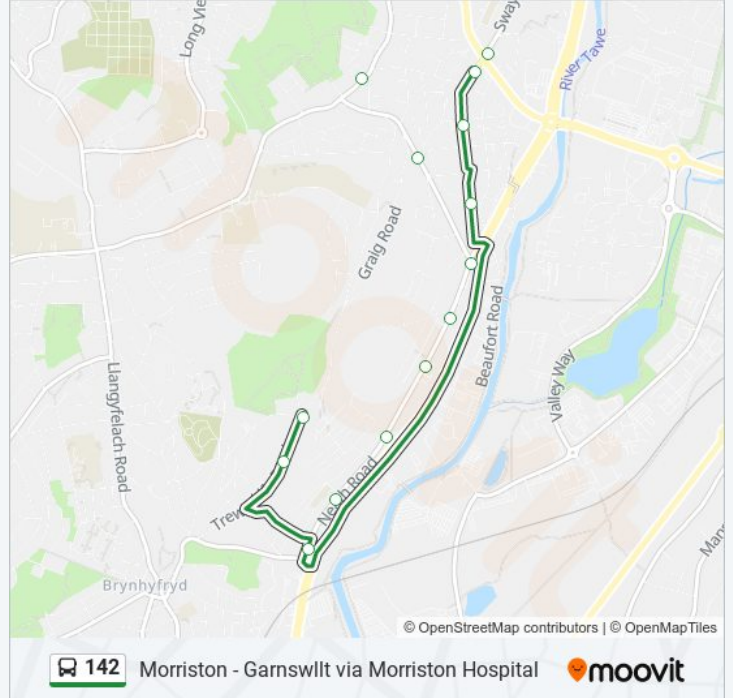

Use the Moovit App to find the closest 142 bus station near you and find out when is the next 142 bus arriving.

Direction: Cnap-Llwyd

14 stops

[VIEW LINE SCHEDULE](#)

- Police Station, Morrison
- Morrison Post Office, Morrison
- Woodfield Street, Morrison
- Martin Street, Morrison
- Parry Road, Morrison
- Clyndu Street, Morrison
- Dukes Arms, Graig-Trewyddfa
- Parc Terrace, Plasmarl
- Trewyddfa Gardens, Plasmarl
- Plasmarl
- Plasmarl Fish Bar, Plasmarl
- Cwm Level, Landore
- Morlais Castle, Cnap-Llwyd
- Parc Llewellyn, Cnap-Llwyd

142 bus Info

Direction: Cnap-Llwyd

Stops: 14

Trip Duration: 10 min

Line Summary:

Direction: Morryston

22 stops

[VIEW LINE SCHEDULE](#)

- Tyn-Y-Cwm, Tyn-Y-Cwm
- Bwlch Y Gwyn Houses, Tyn-Y-Cwm
- Felindre Square, Felindre
- Lliw Reservoirs, Felindre
- Rhyd-Y-Pandy, Taironen
- Rhyd-Y-Pandy Kennels, Rhyd-Y-Pandy
- Masons` Arms, Rhyd-Y-Pandy
- Morryston Hospital Main Entrance, Morryston Hospital
- Morryston Hospital Outpatients, Morryston Hospital
- Heol Maes Egwlys, Morryston Hospital
- Morryston Comprehensive School, Cwmrhydyceirw
- Deers Leap, Cwmrhydyceirw
- Maes-Y-Gwernen, Cwmrhydyceirw
- Brodorion Drive, Cwmrhydyceirw
- Maes Y Gwernen Drive, Cwmrhydyceirw
- Cwmrhydyceirw Roundabout, Cwmrhydyceirw
- Chemical Road Upper, Cwmrhydyceirw

Stops: 22

Trip Duration: 25 min

Line Summary:

Pompa's Stores, Pentrepoeth

Chemical Road Lower, Morryston

Sway Road, Morryston

Police Station, Morryston

Morryston Post Office, Morryston