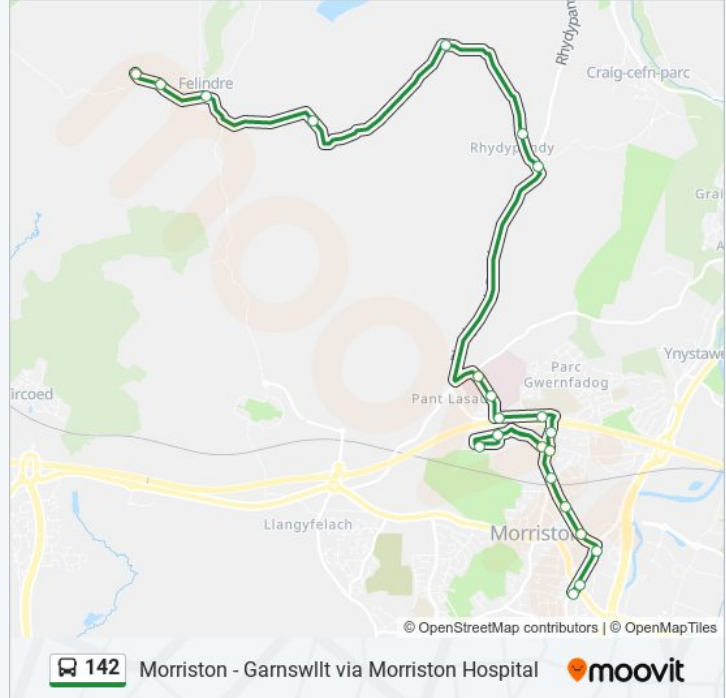

- Tyn-Y-Cwm, Tyn-Y-Cwm
- Bwlch Y Gwyn Houses, Tyn-Y-Cwm
- Felindre Square, Felindre
- Lliw Reservoirs, Felindre
- Rhyd-Y-Pandy, Taironen
- Rhyd-Y-Pandy Kennels, Rhyd-Y-Pandy
- Masons` Arms, Rhyd-Y-Pandy
- Morryston Hospital Main Entrance, Morryston Hospital
- Morryston Hospital Outpatients, Morryston Hospital
- Heol Maes Egwlys, Morryston Hospital
- Morryston Comprehensive School, Cwmrhydyceirw
- Deers Leap, Cwmrhydyceirw
- Maes-Y-Gwernen, Cwmrhydyceirw
- Brodorion Drive, Cwmrhydyceirw
- Maes Y Gwernen Drive, Cwmrhydyceirw
- Cwmrhydyceirw Roundabout, Cwmrhydyceirw
- Chemical Road Upper, Cwmrhydyceirw

Stops: 22

Trip Duration: 25 min

Line Summary:

Pompa's Stores, Pentrepoeth

Chemical Road Lower, Morryston

Sway Road, Morryston

Police Station, Morryston

Morryston Post Office, Morryston

 142 Morryston - Garnswllt via Morryston Hospital 

Direction: Morryston

16 stops

[VIEW LINE SCHEDULE](#)

Parc Llewellyn, Cnap-Llwyd

Morlais Castle, Cnap-Llwyd

Cwm Level, Landore

Plasmarl Fish Bar, Plasmarl

Stops: 27

Trip Duration: 26 min

Line Summary:

Heol Maes Egwlys, Morryston Hospital

Pant Lasau Cross, Pantlasau

Morryston Hospital Main Entrance, Morryston Hospital

Morryston Hospital Outpatients, Morryston Hospital