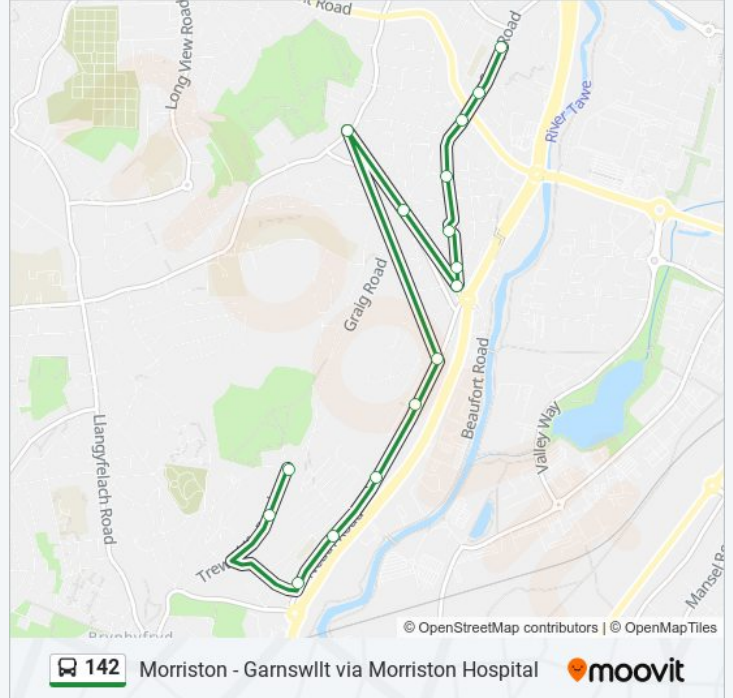

Stops: 22

Trip Duration: 25 min

Line Summary:

Pompa's Stores, Pentrepoeth

Chemical Road Lower, Morryston

Sway Road, Morryston

Police Station, Morryston

Morryston Post Office, Morryston

 142 Morryston - Garnswllt via Morryston Hospital 

Direction: Morryston

16 stops

[VIEW LINE SCHEDULE](#)

Parc Llewellyn, Cnap-Llwyd

Morlais Castle, Cnap-Llwyd

Cwm Level, Landore

Plasmarl Fish Bar, Plasmarl

Woodfield Street, Morryston

Morryston Post Office, Morryston

Morryston Police Station Stand 2, Morryston

Sway Road, Morryston

142 bus Time Schedule

Morryston Route Timetable:

Sunday	Not Operational
Monday	Not Operational
Tuesday	09:35
Wednesday	09:35
Thursday	Not Operational
Friday	09:35
Saturday	09:35

142 bus Info

Direction: Morryston

Stops: 16

Trip Duration: 11 min

Line Summary:

Direction: Tyn-Y-Cwm

27 stops

[VIEW LINE SCHEDULE](#)