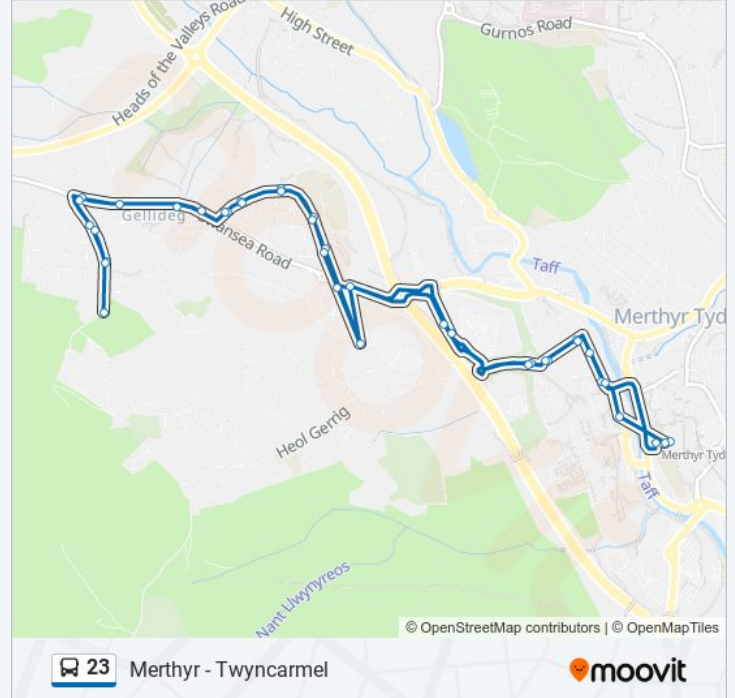

23 bus Info

Direction: Merthyr Tydfil

Stops: 38

Trip Duration: 33 min

Line Summary:

Castle View Stores, Castle Park

Twyncarmel Entrance, Castle Park

Harp Inn, Clwydfagwyr

Christ Church, Georgetown

Heol Dic Penderyn, Georgetown

Heol So Davies, Georgetown

Rafa Club, Georgetown

Merthyr Bus Station Stand 1, Merthyr Tydfil

23 bus time schedules and route maps are available in an offline PDF at moovitapp.com. Use the Moovit App to see live bus times, train schedule or subway schedule, and step-by-step directions for all public transit in Wales.

© 2024 Moovit - All Rights Reserved