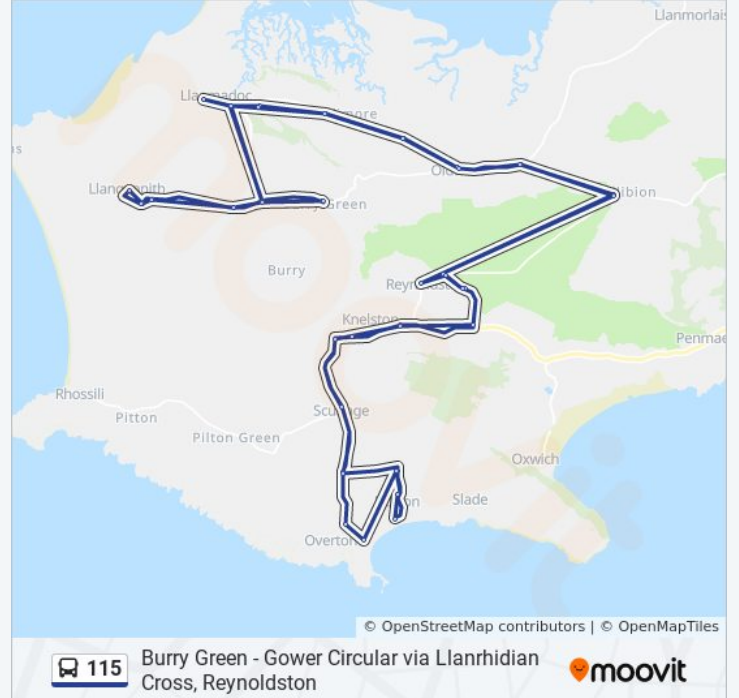

Little Reynoldston, Little Reynoldstown

Reynoldston Police Station, Little Reynoldstown

Stout Hall, Knelston

Knelston Church, Knelston

Old Vicarage, Llanddewi

Golden Grove, Scurlage

Moor Corner Farm, Port Eynon

Horton Farm Caravan Park, Horton

Horton Village Hall, Horton

Lower Horton Car Park, Horton

Horton Village Hall, Horton

Horton Farm Caravan Park, Horton

Port Eynon Terminus, Port Eynon

Overton Turn, Port Eynon

Moor Corner Farm, Port Eynon

Golden Grove, Scurlage

Old Vicarage, Llanddewi

Knelston Church, Knelston

Stout Hall, Knelston

Reynoldston Police Station, Little Reynoldstown

Little Reynoldston, Little Reynoldstown

King Arthur Hotel, Reynoldston

Reynoldston Green, Reynoldston

Shoplands, Cilibion

Llanrhidian Turn, Llanrhidian

Greyhound Inn, Oldwalls

Weobley Castle, Leason

Landimore Turn, Landimore

St Cattwg`S Church, Cheriton

Britannia Inn, Llanmadoc

Post Office, Llanmadoc

Britannia Inn, Llanmadoc

Kennexstone Cross, Burrygreen