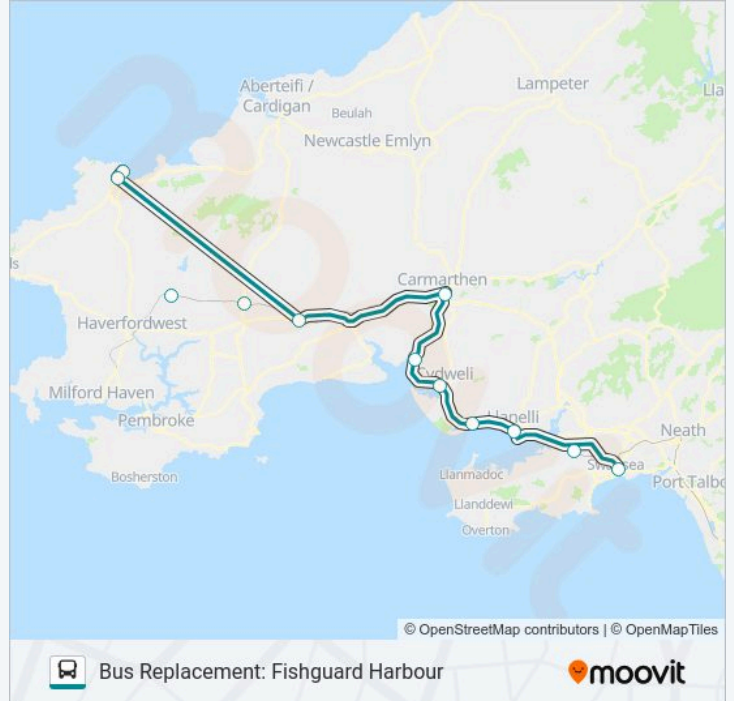

TRANSPORT FOR WALES bus Info

Direction: Bus Replacement: Fishguard Harbour

Stops: 6

Trip Duration: 85 min

Line Summary:

Direction: Bus Replacement: Holyhead

3 stops

[VIEW LINE SCHEDULE](#)