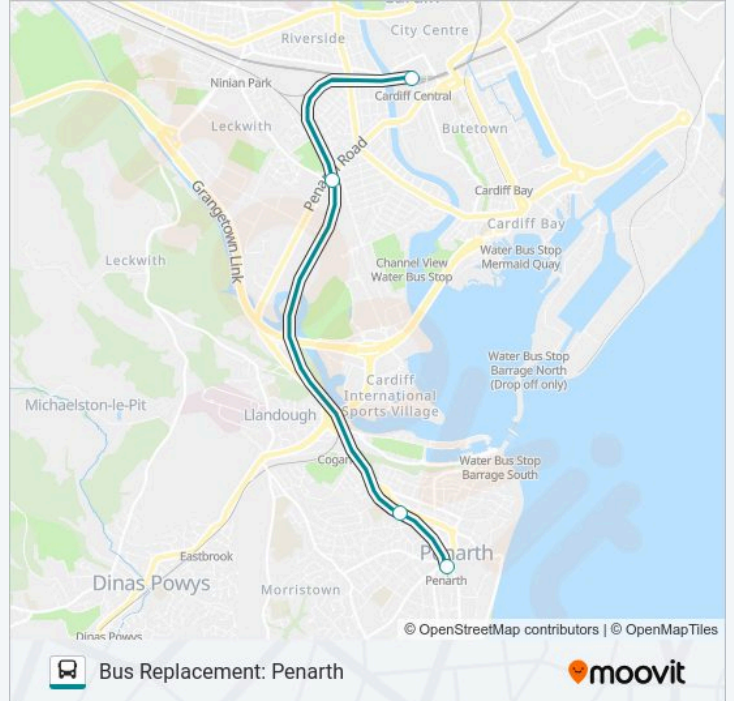

TRANSPORT FOR WALES bus Info

Direction: Bus Replacement: Penarth

Stops: 4

Trip Duration: 20 min

Line Summary:

Direction: Bus Replacement: Radyr

6 stops

[VIEW LINE SCHEDULE](#)

TRANSPORT FOR WALES bus Info

Direction: Bus Replacement: Treherbert

Stops: 3

Trip Duration: 11 min

Line Summary:

Direction: Bus Replacement: Treorchy

3 stops

[VIEW LINE SCHEDULE](#)

TRANSPORT FOR WALES bus Info

Direction: Bus Replacement: Treorchy

Stops: 3

Trip Duration: 5 min

Line Summary:

Direction: Bus Replacement: Ty Croes

2 stops

[VIEW LINE SCHEDULE](#)