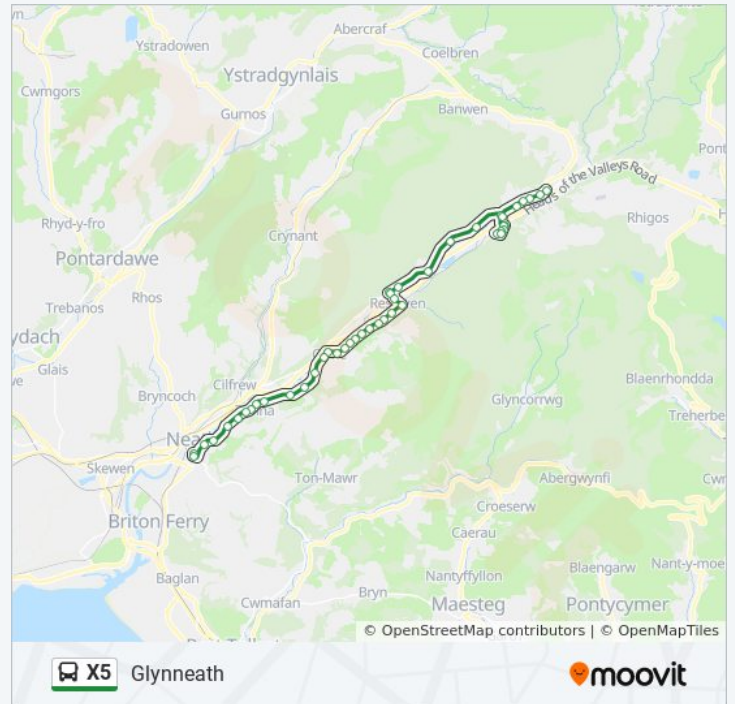

### X5 bus Info

**Direction:** Glynneath

**Stops:** 45

**Trip Duration: 35 min**  
**Line Summary:**

- Tonna Hospital, Tonna
- Boarding Kennels, Tonna
- Ynys Nedd Farm, Clyne
- Clyne Court, Clyne
- Clyne Post Office, Clyne
- Ynys-Yr-Afon, Clyne
- Residential Home, Clyne
- Clun Primary School, Ynysarwed
- Louise Close, Ynysarwed
- Llety Dafydd, Ynysarwed
- Melincourt, Ynysarwed
- Woodbine Cottages, Melin Court
- Melincourt Waterfalls, Melin Court
- Police Houses, Melin Court
- Heol Herbert, Resolven
- Church Hall, Resolven
- John Street, Resolven
- Canal, Resolven
- Resolven Turn, Resolven
- Forest Lodge, Resolven
- Rheola Works, Resolven
- Pentreclwydau, Cwmgwrach
- Aberpergwm, Cwmgwrach
- Chain Road, Aberpergwm
- Cwmgwrach High Street, Blaengwrach
- Dunraven Road, Cwmgwrach
- Fothergill Road, Cwmgwrach
- Heol Wenallt, Cwmgwrach
- Dunraven Arms, Cwmgwrach
- Cwmgwrach Roundabout, Blaengwrach
- Chain Road, Aberpergwm
- Chain Walk, Morfa Glas
- Glynneath Fire Station, Glynneath