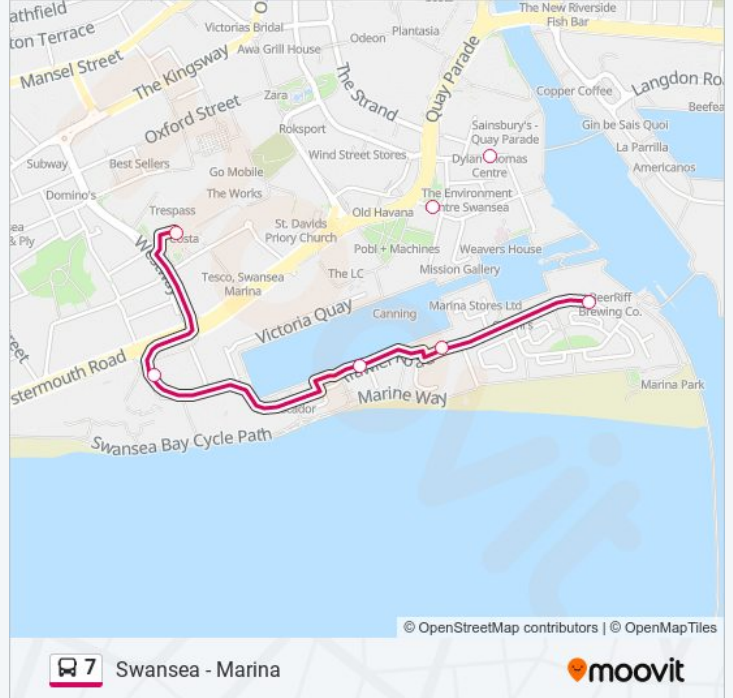

Swansea - Marina

[Get The App](#)

The 7 bus line (Swansea - Marina) has 2 routes. For regular weekdays, their operation hours are:

(1) Maritime Quarter And Marina: 10:20 - 17:25(2) Swansea: 10:35 - 17:35

Use the Moovit App to find the closest 7 bus station near you and find out when is the next 7 bus arriving.

Direction: Maritime Quarter And Marina

7 stops

[VIEW LINE SCHEDULE](#)

- Swansea Bus Station Stand G, Swansea
- Swansea Environment Centre, Swansea
- Burrows Place , Swansea
- Dunvant Place, Swansea
- Highmoor, Maritime Quarter And Marina
- Ferrara Square, Maritime Quarter And Marina
- Swansea Marina, Maritime Quarter And Marina

7 bus Info

Direction: Maritime Quarter And Marina

Stops: 7

Trip Duration: 10 min

Line Summary:

Direction: Swansea

5 stops

[VIEW LINE SCHEDULE](#)

7 bus Info

Direction: Swansea

Stops: 5

Trip Duration: 10 min

Line Summary:

7 bus time schedules and route maps are available in an offline PDF at moovitapp.com. Use the [Moovit App](#) to see live bus times, train schedule or subway schedule, and step-by-step directions for all public transit in Wales.