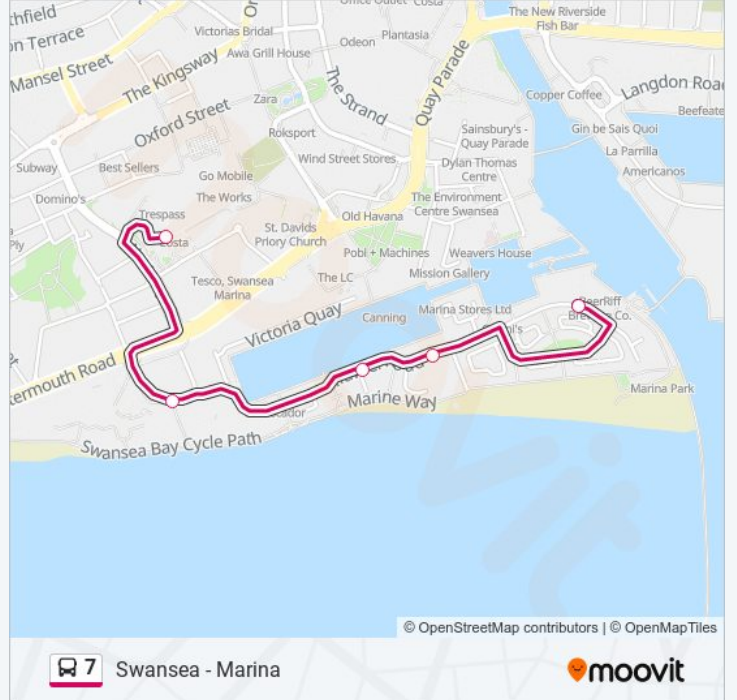

Swansea - Marina

[Get The App](#)

The 7 bus line (Swansea - Marina) has 2 routes. For regular weekdays, their operation hours are:

(1) Maritime Quarter And Marina: 10:20 - 17:25(2) Swansea: 10:35 - 17:35

Use the Moovit App to find the closest 7 bus station near you and find out when is the next 7 bus arriving.

Direction: Maritime Quarter And Marina

7 stops

[VIEW LINE SCHEDULE](#)

- Swansea Bus Station Stand G, Swansea
- Swansea Environment Centre, Swansea
- Burrows Place , Swansea
- Dunvant Place, Swansea
- Highmoor, Maritime Quarter And Marina
- Ferrara Square, Maritime Quarter And Marina
- Swansea Marina, Maritime Quarter And Marina

7 bus Info

Direction: Maritime Quarter And Marina

Stops: 7

Trip Duration: 10 min

Line Summary:

Direction: Swansea

5 stops

[VIEW LINE SCHEDULE](#)

7 bus Info

Direction: Swansea

Stops: 5

Trip Duration: 10 min

Line Summary:

7 bus time schedules and route maps are available in an offline PDF at moovitapp.com. Use the [Moovit App](#) to see live bus times, train schedule or subway schedule, and step-by-step directions for all public transit in Wales.