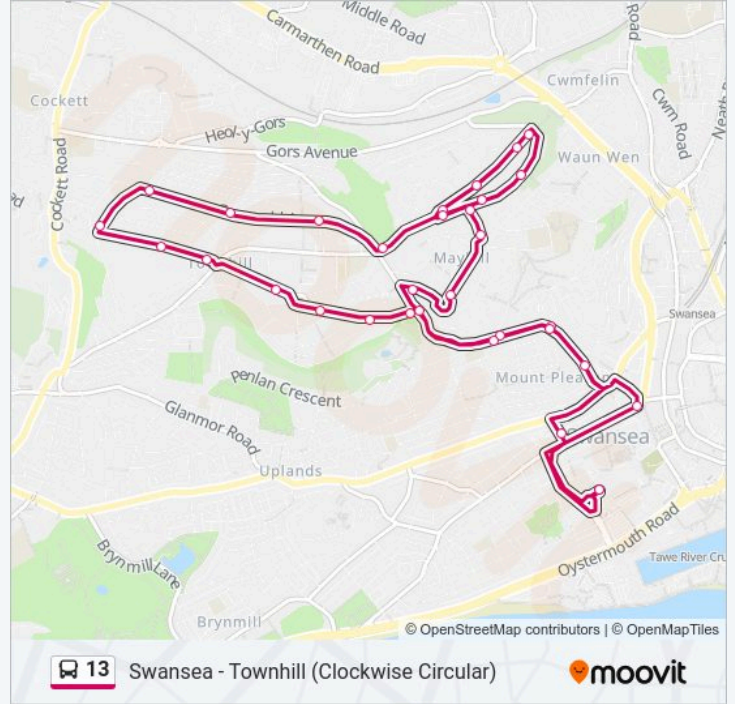

Mayhill Shops & Fish Bar, Mayhill

Townhill Road Junction, Mayhill

Cadrawd Road, Mayhill

Islwyn Road, Mayhill

Teilo Crescent, Mayhill

Leakers Shops, Townhill

St Jude`S Church, Mount Pleasant

Mount Pleasant Hospital, Mount Pleasant

Swansea Central Police Station, Mount Pleasant

Christina Street, Swansea

Swansea Bus Station Stand Q, Swansea

13 bus time schedules and route maps are available in an offline PDF at moovitapp.com. Use the Moovit App to see live bus times, train schedule or subway schedule, and step-by-step directions for all public transit in Wales.

© 2024 Moovit - All Rights Reserved