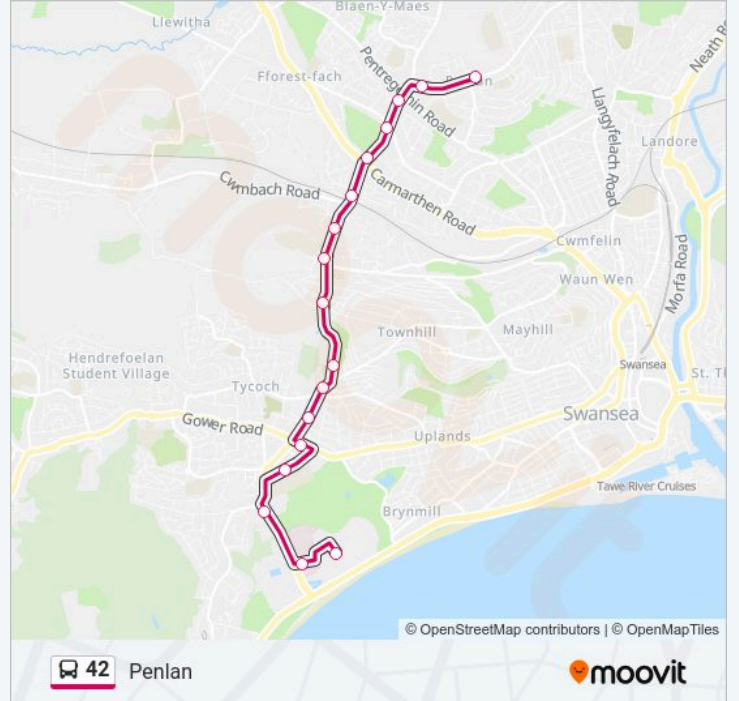

Ravenhill Cross, Ravenhill

Caereithin Cross, Caereithin

First Cymru Depot, Penlan

Roundabout, Penlan

42 bus time schedules and route maps are available in an offline PDF at moovitapp.com. Use the Moovit App to see live bus times, train schedule or subway schedule, and step-by-step directions for all public transit in Wales.

© 2024 Moovit - All Rights Reserved