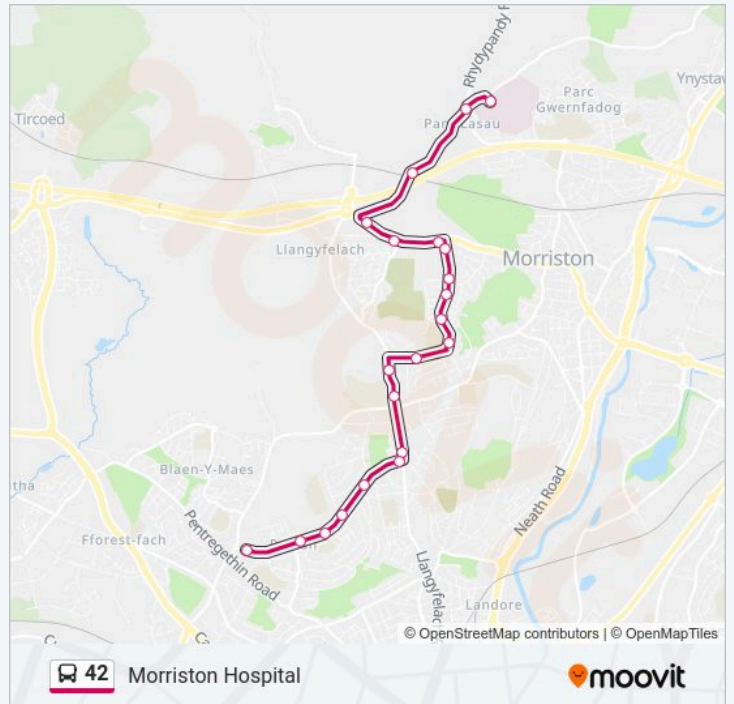

Chemical Road Lower, Morrison

Sway Road, Morrison

Morrison Library, Morrison

Direction: Morrision Hospital

21 stops

[VIEW LINE SCHEDULE](#)

First Cymru Depot, Penlan

Roundabout, Penlan

Caersalem Cross, Mynydd-Bach

Welcome Inn, Mynydd-Bach

Rheidol Flats, Clase

Clase Roundabout, Clase

Beacons View Road, Clase

Oakwood Avenue, Dvla

Honeysuckle Drive, Dvla

Dvla

Dvla

Clasemont Road, Llangyfelach

Llangyfelach Roundabout, Llangyfelach

Pant Lasau Road, Pantlasau

Pant Lasau Cross, Pantlasau

Morriston Hospital Main Entrance, Morriston Hospital

42 bus Info

Direction: Morriston Hospital

Stops: 21

Trip Duration: 16 min

Line Summary:

Direction: Penlan

17 stops

[VIEW LINE SCHEDULE](#)

Swansea University Campus, Singleton

Singleton Hospital (Main Entrance), Singleton