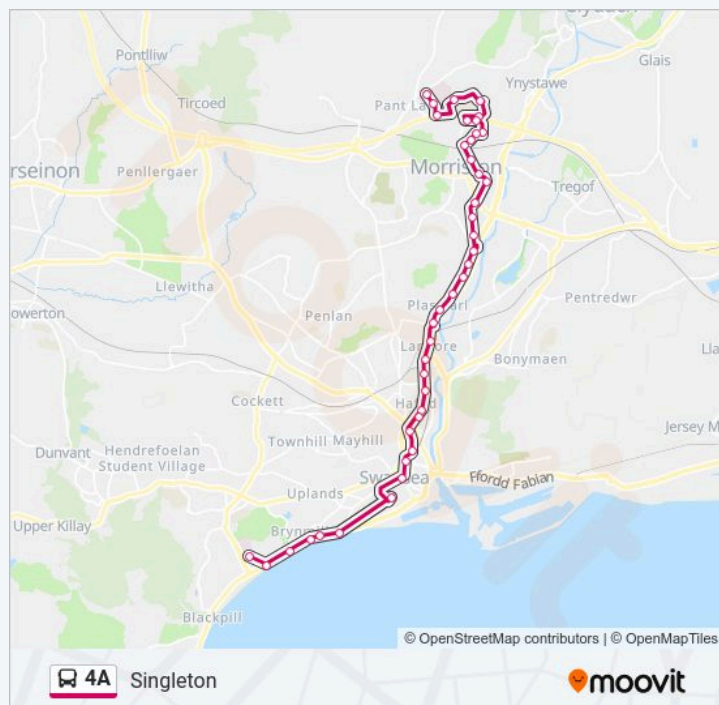

Heol Maes Eglwys, Morriston Hospital

Heol Cadnawes, Parc Gwernfadog

Clos Crucywel, Parc Gwernfadog

Rhodfa Fadog West, Parc Gwernfadog

Tregarne Close, Cwmrhydyceirw

Tregelles Court, Cwmrhydyceirw

4A bus Time Schedule

Direction: Singleton

Stops: 41

Trip Duration: 62 min

Line Summary:

Llanllienwen Close, Cwmrhydyceirw

Heol-Y-Deri, Cwmrhydyceirw

Heol Fedw, Cwmrhydyceirw

Chemical Road Upper, Cwmrhydyceirw