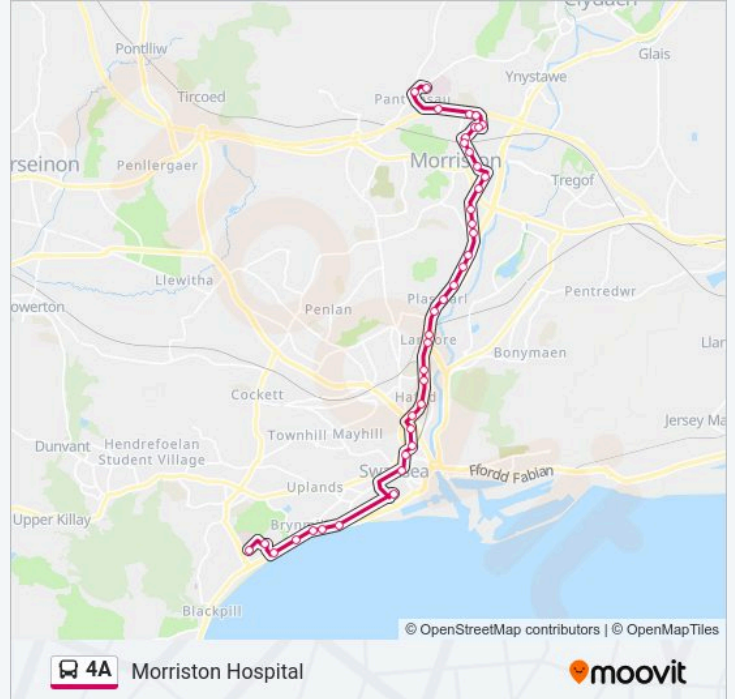

4A bus Info

Direction: Morriston Hospital

Stops: 40

Trip Duration: 52 min

Line Summary:

Trewyddfa Gardens, Plasmarl

Parc Terrace, Plasmarl

Martin Street, Morriston

Church In the Middle Of the Road, Morriston

Woodfield Street, Morriston

Morriston Police Station Stand 2, Morriston

Sway Road, Morriston

Chemical Road Lower, Morriston

Pompa's Stores, Pentrepoeth

Chemical Road Upper, Cwmrhydyceirw

Heol Tir Du, Cwmrhydyceirw

Heol-Y-Deri, Cwmrhydyceirw

Maes-Yr-Onnen, Cwmrhydyceirw

Llanllienwen Close, Cwmrhydyceirw

Tregelles Court, Cwmrhydyceirw

Tregarne Close, Cwmrhydyceirw

Heol Maes Eglwys, Morriston Hospital

Pant Lasau Cross, Pantlasau

Morriston Hospital Main Entrance, Morriston Hospital

Direction: Singleton

41 stops

[VIEW LINE SCHEDULE](#)

Morriston Hospital Main Entrance, Morriston Hospital

Morriston Hospital Outpatients, Morriston Hospital