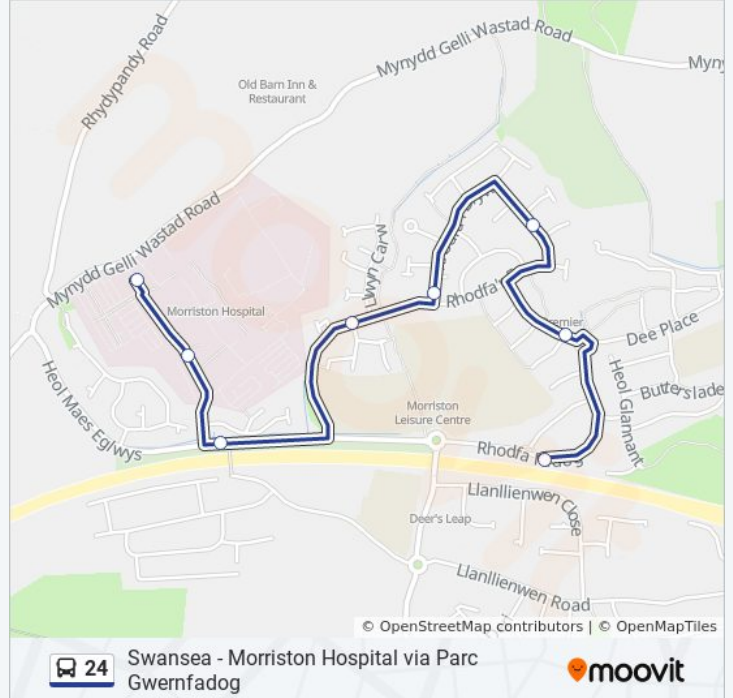

### Direction: Parc Gwernfadog

8 stops

[VIEW LINE SCHEDULE](#)

Morriston Hospital Main Entrance, Morriston Hospital

Morriston Hospital Outpatients, Morriston Hospital

Heol Maes Egwlys, Morriston Hospital

Heol Cadnawes, Parc Gwernfadog

### 24 bus Time Schedule

Parc Gwernfadog Route Timetable:

Sunday	Not Operational
Monday	6:28 PM
Tuesday	6:28 PM
Wednesday	6:28 PM
Thursday	6:28 PM
Friday	Not Operational
Saturday	6:28 PM

### 24 bus Info

**Direction:** Parc Gwernfadog

**Stops:** 8

**Trip Duration:** 6 min

**Line Summary:**

### Direction: Parc Gwernfadog

58 stops

[VIEW LINE SCHEDULE](#)

Swansea Bus Station Stand Q, Swansea

St Mary's Church A, Swansea

High Street 1, Swansea

High Street Station, Swansea

Dyfatty, Hafod