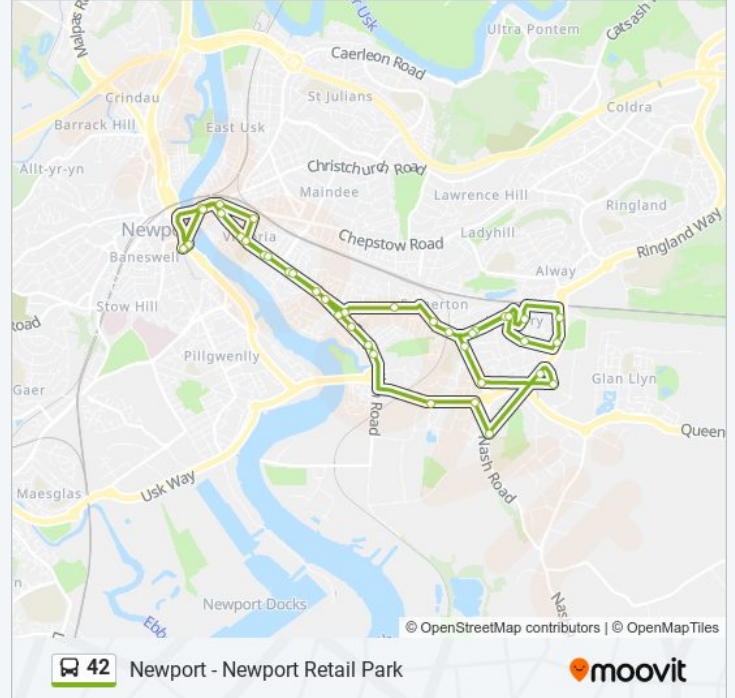

### Direction: Newport

39 stops

[VIEW LINE SCHEDULE](#)

- Friars Walk 8, Newport
- Clarence Place, Newport
- Newport Cenotaph, Newport
- Marlborough Road, Newport
- Maindee Primary School, Newport
- Newport Transport Bus Depot, Newport
- Halstead Street, Newport
- Bilston Street, Newport
- Corporation Hotel, Newport
- St Patrick`S Rc Church, Liswerry
- Black Horse Inn, Liswerry
- Liswerry Post Office, Liswerry
- Eschol Close, Liswerry
- Thompson Avenue, Liswerry
- Longmeadow Court, Liswerry
- Broadmead Park
- Reen Bridge, Moorland Park
- Newport East Community Centre, Liswerry
- Moorland Avenue, Liswerry
- Eschol Close, Liswerry
- Nash Constitutional Club, Liswerry
- Nash Drive, Liswerry

Spytty Park Footbridge, Liswerry

Spytty Lane, Liswerry

Lysaght Institute, Liswerry

Marshfield Street, Newport

St Andrew`S Primary School, Newport

Corporation Hotel, Newport

Lilleshall Street, Newport

Coverack Road, Newport

Newport Transport Bus Depot, Newport

Maindee Primary School, Newport

Clarence Place, Newport

Clarence Place, Newport

Kingsway K12, Newport

Friars Walk 8, Newport

42 bus time schedules and route maps are available in an offline PDF at [moovitapp.com](https://moovitapp.com). Use the [Moovit App](#) to see live bus times, train schedule or subway schedule, and step-by-step directions for all public transit in Wales.