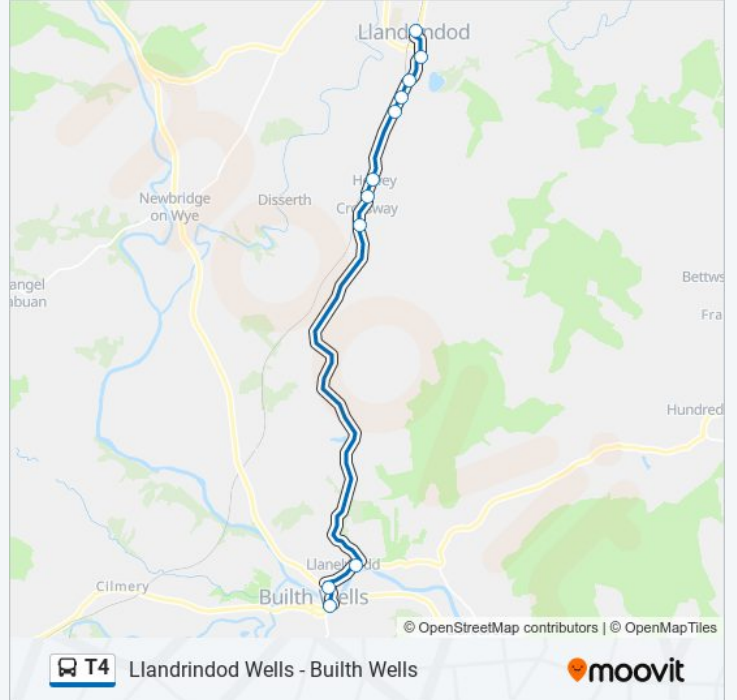

T4 bus Info

Direction: Builth Wells

Stops: 13

Trip Duration: 20 min

Line Summary:

Direction: Llandrindod Wells

11 stops

[VIEW LINE SCHEDULE](#)

T4 bus Time Schedule

Llandrindod Wells Route Timetable:

Sunday	09:28 - 17:28
Monday	07:10 - 20:50
Tuesday	07:10 - 20:50
Wednesday	07:10 - 20:50
Thursday	07:10 - 20:50
Friday	07:10 - 20:50
Saturday	07:10 - 20:50

T4 bus Info

Direction: Llandrindod Wells

Stops: 11

Trip Duration: 17 min

Line Summary:

T4 bus time schedules and route maps are available in an offline PDF at moovitapp.com. Use the [Moovit App](#) to see live bus times, train schedule or subway schedule, and step-by-step directions for all public transit in Wales.