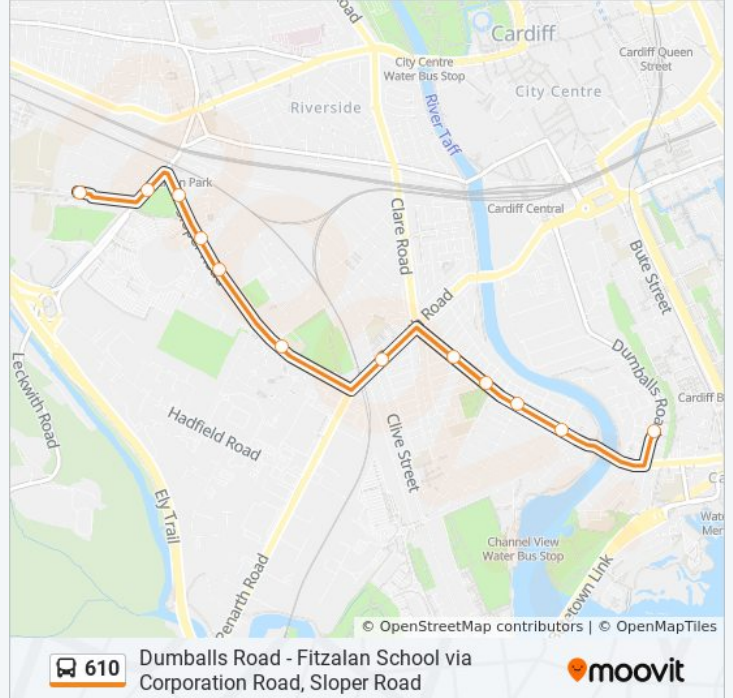

 610

Cardiff Bay - Fitzalan School via Corporation Road,
Sloper Road

Get The App

The 610 bus line (Cardiff Bay - Fitzalan School via Corporation Road, Sloper Road) has 2 routes. For regular weekdays, their operation hours are:

Lawrenny Avenue, Leckwith
Jubilee Park, Leckwith
Leckwith Close, Leckwith
Ninian Park, Leckwith
Bus Depot, Leckwith
Ninian Park School, Leckwith
North Clive Street, Grangetown
Cymmer Street, Grangetown
Grange Gardens, Grangetown
Ystrad Street, Grangetown
Avondale Road, Grangetown
Dumballs Road Bottom, Butetown

610 bus Time Schedule

Butetown Route Timetable:

Sunday	Not Operational
Monday	3:15 PM
Tuesday	3:15 PM
Wednesday	3:15 PM
Thursday	3:15 PM
Friday	3:15 PM
Saturday	Not Operational

610 bus Info

Direction: Butetown

Stops: 12

Trip Duration: 19 min

Line Summary:

Direction: Leckwith

14 stops

[VIEW LINE SCHEDULE](#)

- Dumballs Road Bottom, Butetown
- Pomeroy Street, Butetown
- Avondale Road, Grangetown
- Cambridge Street, Grangetown
- Grange Gardens, Grangetown
- Stockland Street, Grangetown
- North Clive Street, Grangetown
- Penarth Road, Leckwith
- City Gardens, Leckwith
- Bessemer Road, Leckwith
- Bus Depot, Leckwith
- Leckwith Close, Leckwith
- Jubilee Park, Leckwith
- Lawrenny Avenue, Leckwith