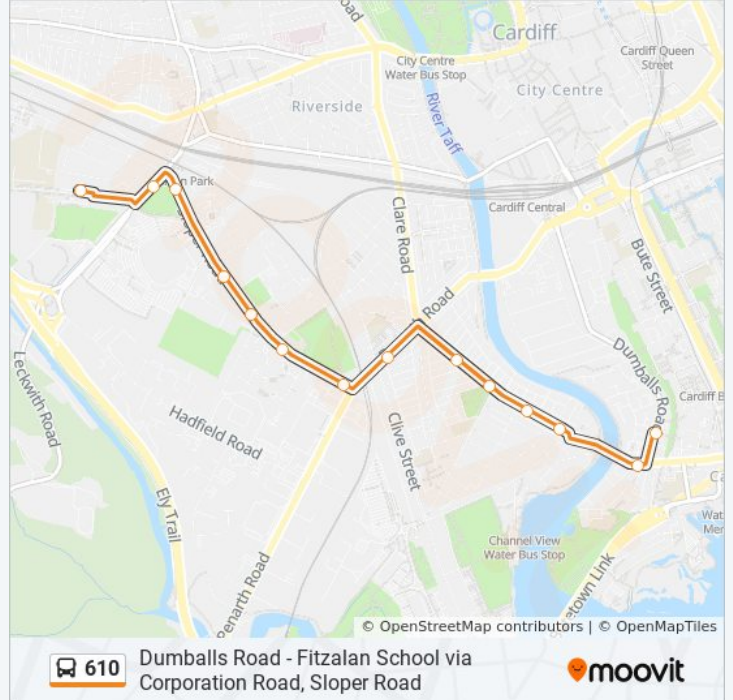

610 bus time schedules and route maps are available in an offline PDF at moovitapp.com. Use the [Moovit App](#) to see live bus times, train schedule or subway schedule, and step-by-step directions for all public transit in Wales.

[About Moovit](#) • [MaaS Solutions](#) • [Supported Countries](#) • [Mooviter Community](#)

© 2024 Moovit - All Rights Reserved

Check Live Arrival Times