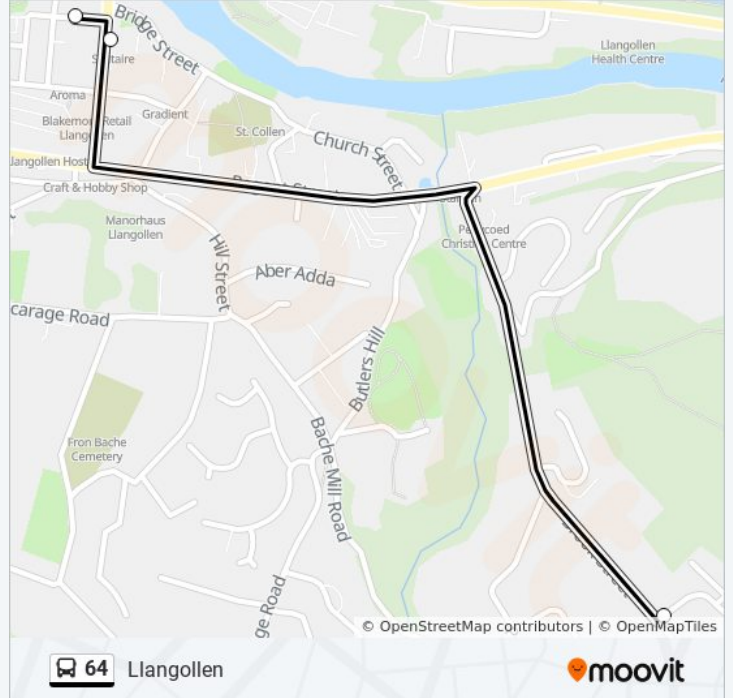

Cae Hafod, Glyn Ceiriog

Woolpack, Pandy

Pont Ricket, Tregairiog

Tregairiog

Llanarmon , Llanarmon Dyffryn Ceiriog

Direction: Llangollen

2 stops

[VIEW LINE SCHEDULE](#)

Parade Street 2, Llangollen

Maes Pengwern, Llangollen

64 bus Time Schedule

Llangollen Route Timetable:

Sunday	Not Operational
Monday	8:35 AM
Tuesday	8:35 AM
Wednesday	8:35 AM
Thursday	8:35 AM
Friday	Not Operational
Saturday	Not Operational

64 bus Info

Direction: Llangollen

Stops: 2

Trip Duration: 5 min

Line Summary:

Direction: Llangollen

31 stops

[VIEW LINE SCHEDULE](#)