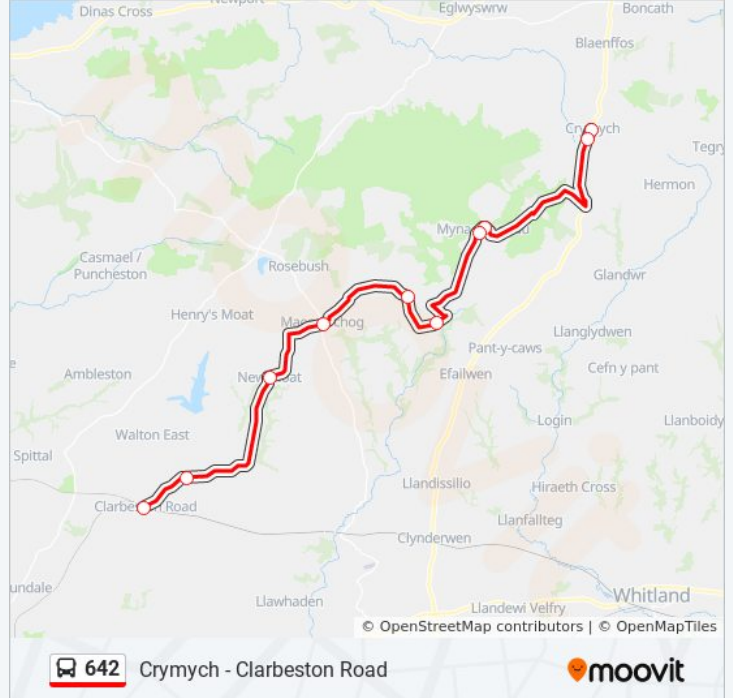

Use the Moovit App to find the closest 642 bus station near you and find out when is the next 642 bus arriving.

**Direction: Clarbeston Road**

10 stops

[VIEW LINE SCHEDULE](#)

- Crymych Arms Hotel, Crymych
- Capel Antioch, Crymych
- Mynachlog-Ddu, Mynachlog-Ddu
- Old Post Office, Mynachlog-Ddu
- Post Office, Llangolman
- Rhosfach
- Central Garage , Maenclochog
- Crossroads, New Moat
- Cross Cottage , Clynderwen
- Clarbeston Road Railway Station, Clarbeston Road

**642 bus Info**

**Direction:** Clarbeston Road

**Stops:** 10

**Trip Duration:** 44 min

**Line Summary:**