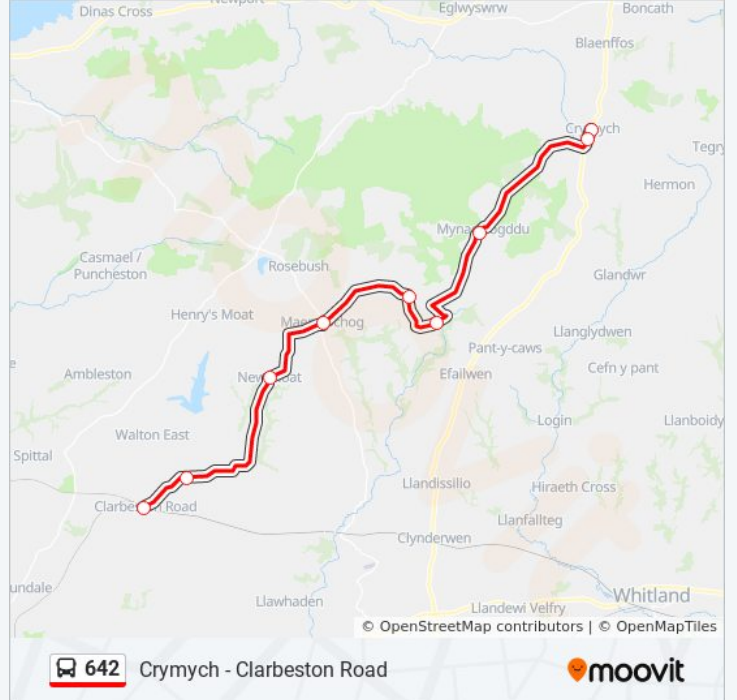

**642 bus Info**

**Direction:** Clarbeston Road

**Stops:** 10

**Trip Duration:** 44 min

**Line Summary:**

### 642 bus Info

**Direction:** Crymych

**Stops:** 9

**Trip Duration:** 44 min

**Line Summary:**

642 bus time schedules and route maps are available in an offline PDF at [moovitapp.com](https://moovitapp.com). Use the [Moovit App](#) to see live bus times, train schedule or subway schedule, and step-by-step directions for all public transit in Wales.