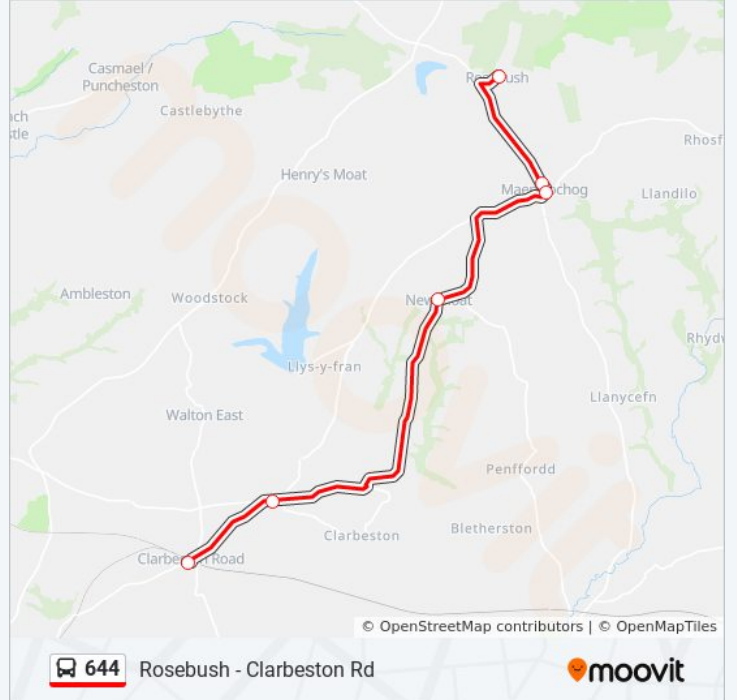

### 644 bus Info

**Direction:** Rosebush

**Stops:** 6

**Trip Duration:** 24 min

**Line Summary:**

644 bus time schedules and route maps are available in an offline PDF at [moovitapp.com](https://moovitapp.com). Use the [Moovit App](#) to see live bus times, train schedule or subway schedule, and step-by-step directions for all public transit in Wales.