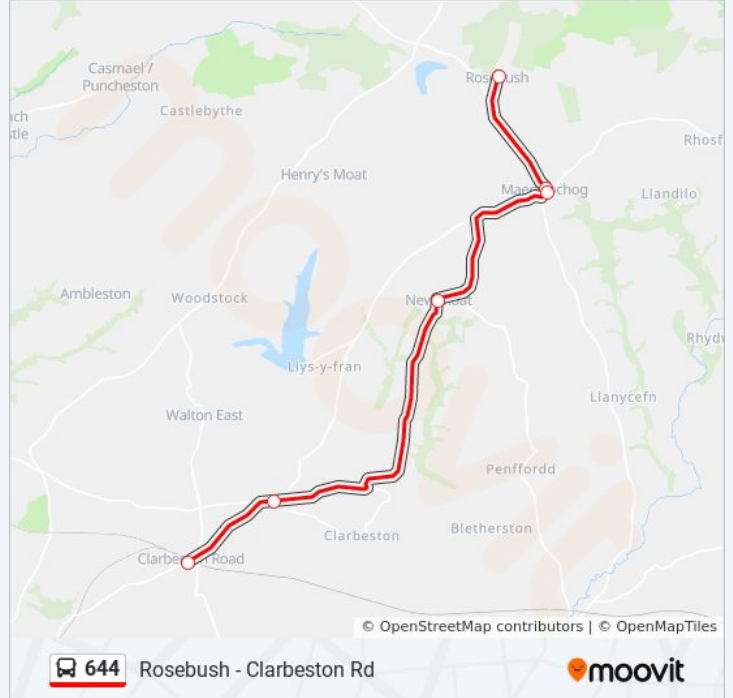

644

Rosebush - Clarbeston Rd

Get The App

The 644 bus line (Rosebush - Clarbeston Rd) has 2 routes. For regular weekdays, their operation hours are:

(1) Clarbeston Road: 09:35(2) Rosebush: 13:57

Use the Moovit App to find the closest 644 bus station near you and find out when is the next 644 bus arriving.

**Direction: Clarbeston Road**

6 stops

[VIEW LINE SCHEDULE](#)

Post Office, Rosebush

St Mary`S Church, Maenclochog

Central Garage , Maenclochog

Crossroads, New Moat

Cross Cottage , Clarbeston Road

**644 bus Info**

**Direction:** Clarbeston Road

**Stops:** 6

**Trip Duration:** 24 min

**Line Summary:**

### Direction: Rosebush

6 stops

[VIEW LINE SCHEDULE](#)

Clarbeston Road Railway Station, Clarbeston Road

Cross Cottage, Clarbeston Road

New Moat

Central Garage , Maenclochog

Post Office, Maenclochog