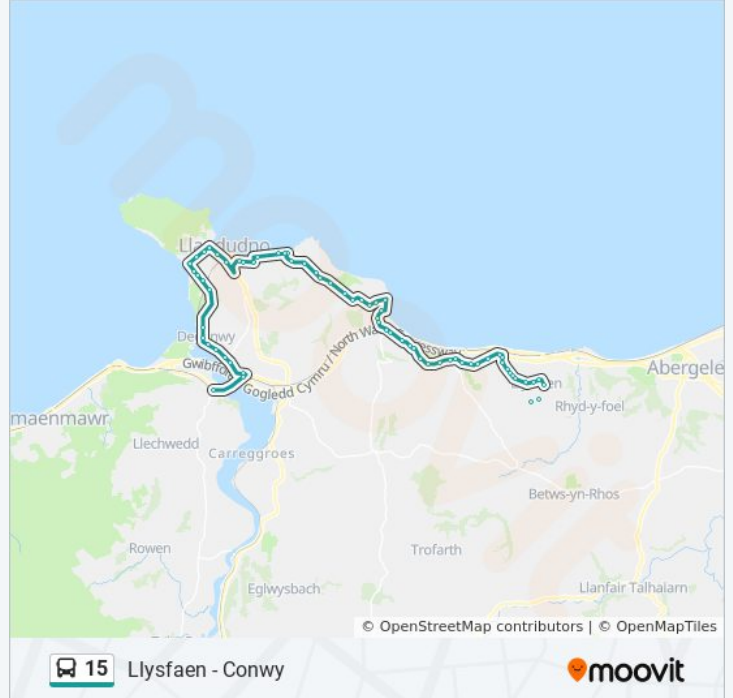

The Oval, Llandudno

West Shore Roundabout, Llandudno

One Stop, Llandudno

Bryniau Road, Llandudno

West Shore Social Club, Llandudno

Maesdu Bridge, Llandudno

Hawes Drive, Deganwy

Gannock Road, Deganwy

Deganwy Railway Station, Deganwy

Ty Mawr, Deganwy

Stamford Street, Deganwy

Fon Tom, Tywyn

New Road Stand Z, Llandudno Junction

Flyover Stop W, Llandudno Junction

Conwy Railway Station, Conwy

**15 bus Info**

**Direction:** Mynydd Marian

**Stops:** 66

**Trip Duration:** 70 min

**Line Summary:**

Penrhyn Bay Roundabout, Penrhyn Bay

St David`S Road, Penrhyn Bay

Post Office, Penrhyn Bay

Gamar Road, Mynydd Marian

Alltwen, Mynydd Marian

Gadlas Road Shops, Mynydd Marian

Glyndwr Road Middle, Mynydd Marian

15 bus time schedules and route maps are available in an offline PDF at [moovitapp.com](https://moovitapp.com). Use the [Moovit App](#) to see live bus times, train schedule or subway schedule, and step-by-step directions for all public transit in Wales.