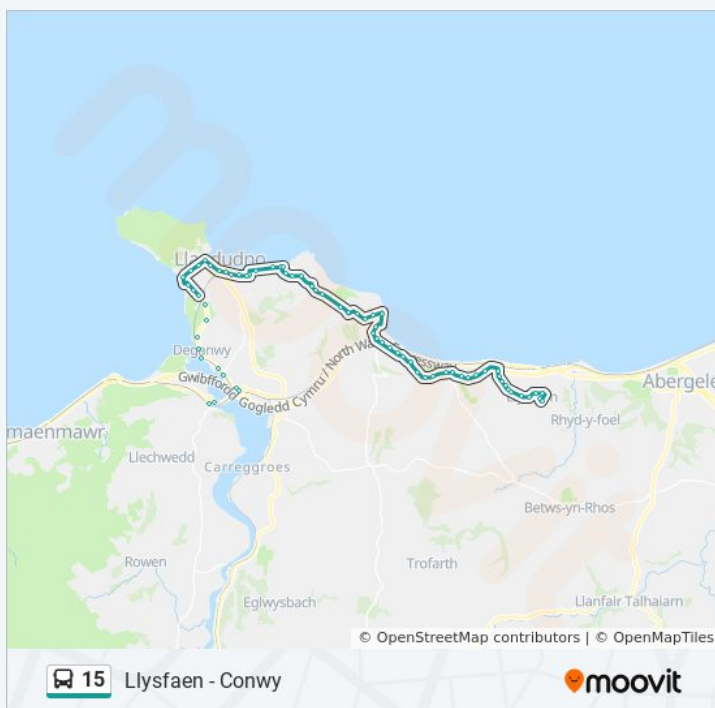

**15 bus Info**

**Direction:** Mynydd Marian

**Stops:** 66

**Trip Duration:** 70 min

**Line Summary:**

Penrhyn Bay Roundabout, Penrhyn Bay

St David`S Road, Penrhyn Bay

Post Office, Penrhyn Bay