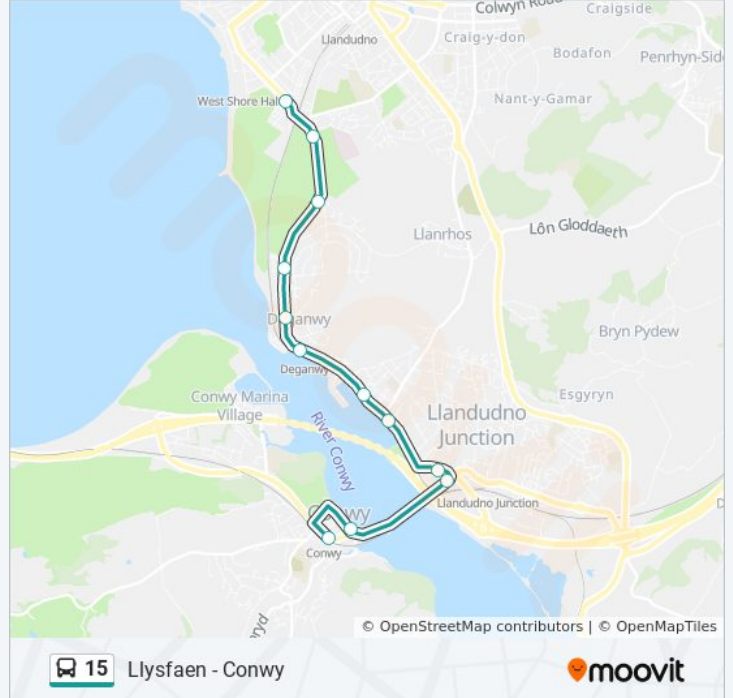

### 15 bus Info

**Direction:** Llandudno

**Stops:** 12

**Trip Duration:** 15 min

**Line Summary:**

Gamar Road, Mynydd Marian

Alltwen, Mynydd Marian

Gadlas Road Shops, Mynydd Marian

Glyndwr Road Middle, Mynydd Marian

15 bus time schedules and route maps are available in an offline PDF at [moovitapp.com](https://moovitapp.com). Use the [Moovit App](#) to see live bus times, train schedule or subway schedule, and step-by-step directions for all public transit in Wales.