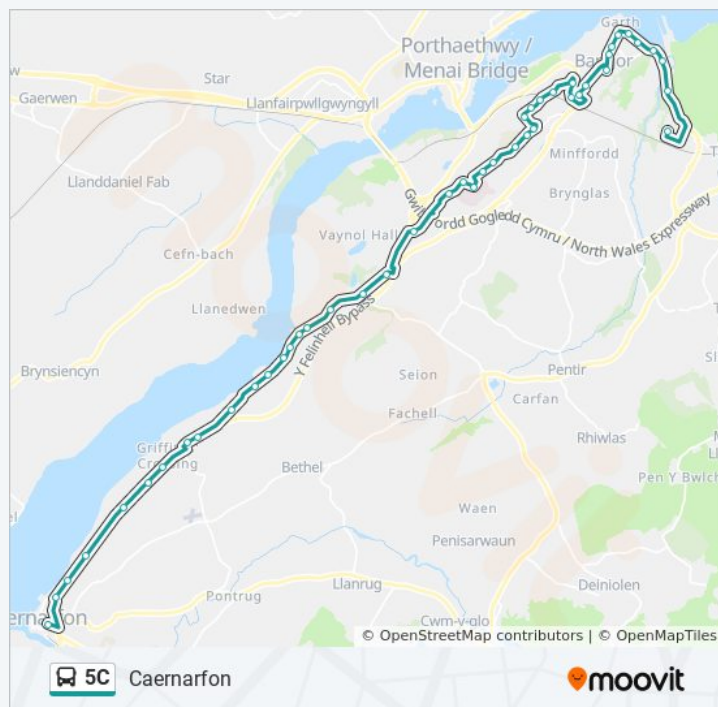

Trip Duration: 33 min
Line Summary:

Bangor Bus Station Stand B, Bangor

Ffordd Deiniol, Bangor

Farrar Road, Bangor

Bangor Railway Station H, Bangor

Morrisons, Bangor

Canolfan Hamdden, Upper Bangor

Coleg Menai, Upper Bangor

Swyddfa'R Post Office, Bangor

Ffordd Belmont, Bangor

Ffordd Penrhos, Bangor

Penrhos, Bangor

Top Coed Mawr, Bangor

Kingdom Hall, Bangor

Capel Beulah, Bangor

Ysbyty Gwynedd, Bangor

Goleufryn, Bangor

Ysgol Y Faenol, Bangor

Nant Y Mount, Capel-Y-Graig

Faenol, Y Felinheli

Nant-Y-Garth Turn, Y Felinheli

Aber Pwll, Y Felinheli

Bodarwydd, Y Felinheli

Cloc, Y Felinheli

Victoria Hotel, Y Felinheli

Arfon, Y Felinheli

Modurdy, Y Felinheli

Santes Fair, Y Felinheli

Cerrig-Yr-Afon, Y Felinheli

Llanfair Hall, Y Felinheli

Plas Menai, Y Felinheli

Griffiths Crossing, Waterloo Port

Ferodo, Waterloo Port

Tal Menai, Waterloo Port