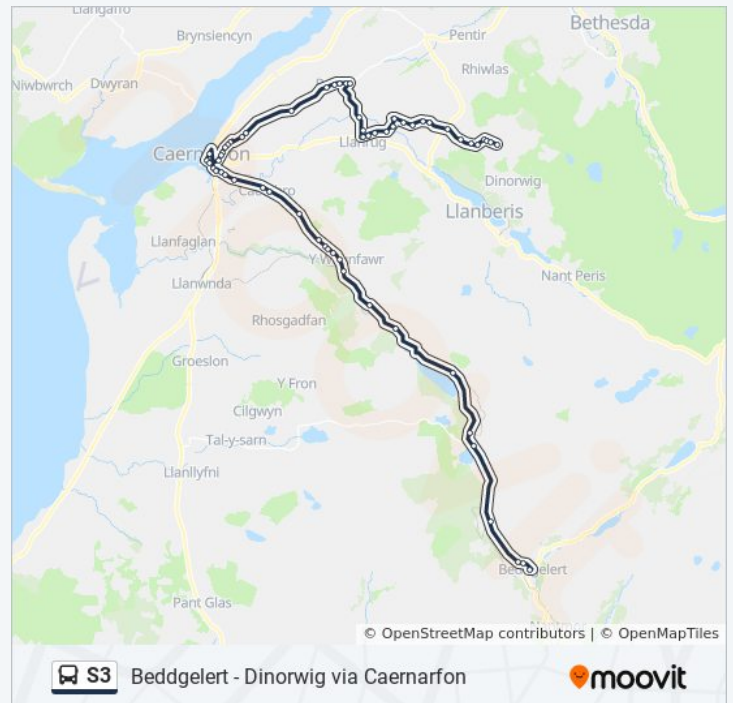

Beddgelert B, Beddgelert

Maes Parcio, Beddgelert

Pont Alyn, Beddgelert

Coedwig Nant Colwyn, Beddgelert

Gorsaf Rhyd Ddu Station, Rhyd-Ddu

Cwellyn Arms, Rhyd-Ddu

Snowdon Ranger, Betws Garmon

Salem, Betws Garmon

Betws Inn, Betws Garmon

Snowdonia Park Hotel, Waunfawr

St John`S Church, Waunfawr

Whiteways, Croesywaun

Modurdy Pant Waun, Croesywaun

Pant Waun, Croesywaun

Pen Y Clip, Croesywaun

Glanrafon Bach, Caeathro

Bryngwna, Caeathro

Glan Gwna, Caeathro

Tyddyn Pandy, Caernarfon

Segontium, Caernarfon

Roman Fort, Caernarfon

Rhes Gwstenin, Caernarfon

Caernarfon Bus Station Stand B, Caernarfon

Asda A, Caernarfon

Margaret Street Subway, Caernarfon

Maes Cadnant, Caernarfon

Ael Y Garth, Caernarfon

Cae Berllan, Caernarfon

Ysgol Sir Hugh Owen, Caernarfon

Arfon Leisure Centre, Caernarfon

Ffordd Bethel, Waterloo Port

Ffordd Bethel, Caernarfon

Erw Crossroads, Bethel

Monday	6:02 PM
Tuesday	6:02 PM
Wednesday	6:02 PM
Thursday	6:02 PM
Friday	Not Operational
Saturday	6:02 PM

S3 bus Info

Direction: Deiniolen

Stops: 62

Trip Duration: 74 min

Line Summary: