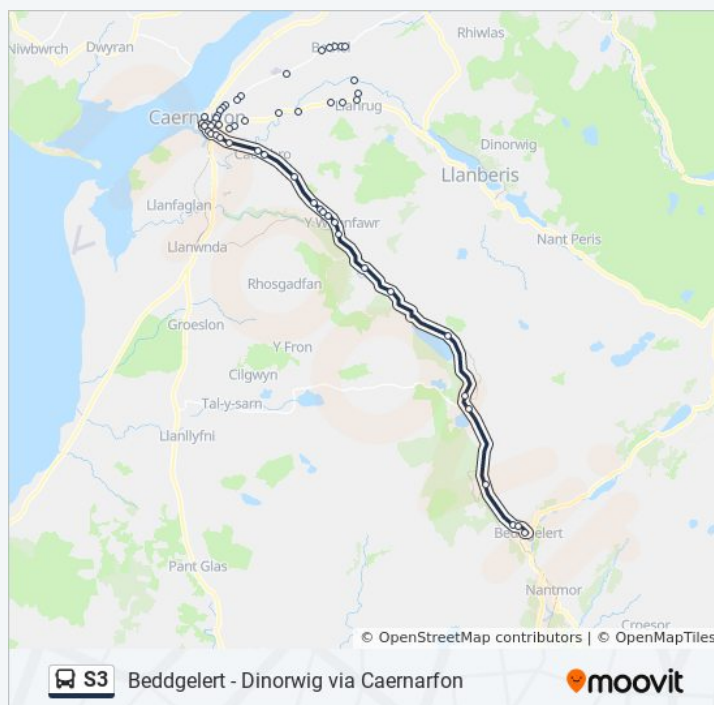

### Direction: Deiniolen

62 stops

[VIEW LINE SCHEDULE](#)