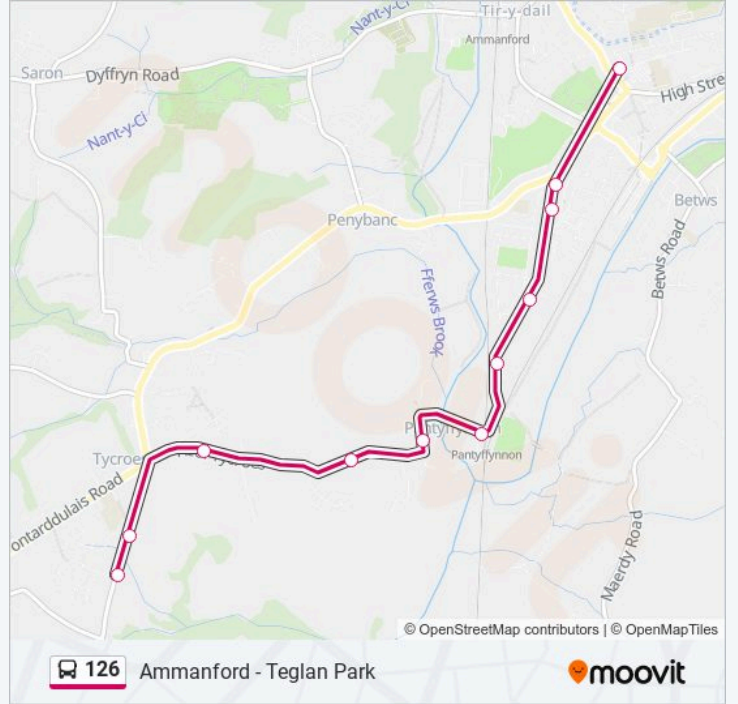

Up And Down Street, Tycroes

Heol Brown, Tycroes

Tycroes Rugby Club, Tycroes

Teglan Park Entrance, Tycroes

126 bus Time Schedule

Tycroes Route Timetable:

Sunday	Not Operational
Monday	11:25 - 14:25
Tuesday	11:25 - 14:25
Wednesday	11:25 - 14:25
Thursday	11:25 - 14:25
Friday	11:25 - 14:25
Saturday	11:25 - 14:25

126 bus Info

Direction: Tycroes

Stops: 11

Trip Duration: 13 min

Line Summary:

126 bus time schedules and route maps are available in an offline PDF at moovitapp.com. Use the Moovit App to see live bus times, train schedule or subway schedule, and step-by-step directions for all public transit in Wales.