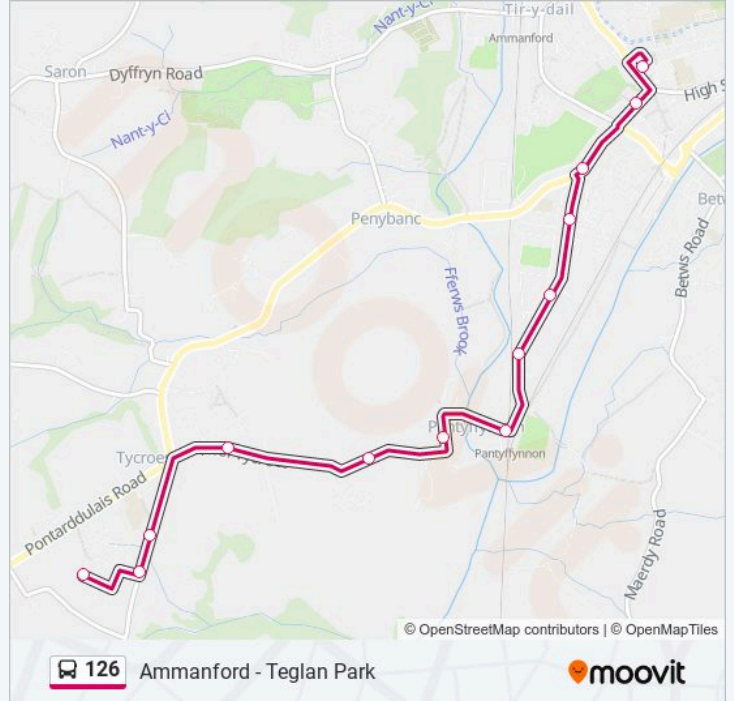

Direction: Ammanford

13 stops

[VIEW LINE SCHEDULE](#)

- Teglan Park, Tycroes
- Teglan Park Entrance, Tycroes
- Tycroes Rugby Club, Tycroes
- Heol Brown, Tycroes
- Up And Down Street, Tycroes
- Mill Terrace, Pantyffynnon
- Pantyffynnon Railway Station, Pantyffynnon
- Pantyffynnon Social Club, Pantyffynnon
- Parcyrhun, Pantyffynnon
- Business Park, Ammanford
- West End Newsagents, Ammanford
- St Michael & All Angels` Church, Ammanford
- Ammanford Bus Station Stand 5, Ammanford

126 bus Time Schedule

Ammanford Route Timetable:

Sunday	Not Operational
Monday	07:51 - 11:39
Tuesday	07:51 - 11:39
Wednesday	07:51 - 11:39
Thursday	07:51 - 11:39
Friday	07:51 - 11:39
Saturday	08:54 - 11:39

126 bus Info

Direction: Ammanford

Stops: 13

Trip Duration: 14 min

Line Summary:

Direction: Tycroes

11 stops

[VIEW LINE SCHEDULE](#)

Up And Down Street, Tycroes

Heol Brown, Tycroes

Tycroes Rugby Club, Tycroes

Teglan Park Entrance, Tycroes

126 bus Time Schedule

Tycroes Route Timetable:

Sunday	Not Operational
Monday	11:25 - 14:25
Tuesday	11:25 - 14:25
Wednesday	11:25 - 14:25
Thursday	11:25 - 14:25
Friday	11:25 - 14:25
Saturday	11:25 - 14:25