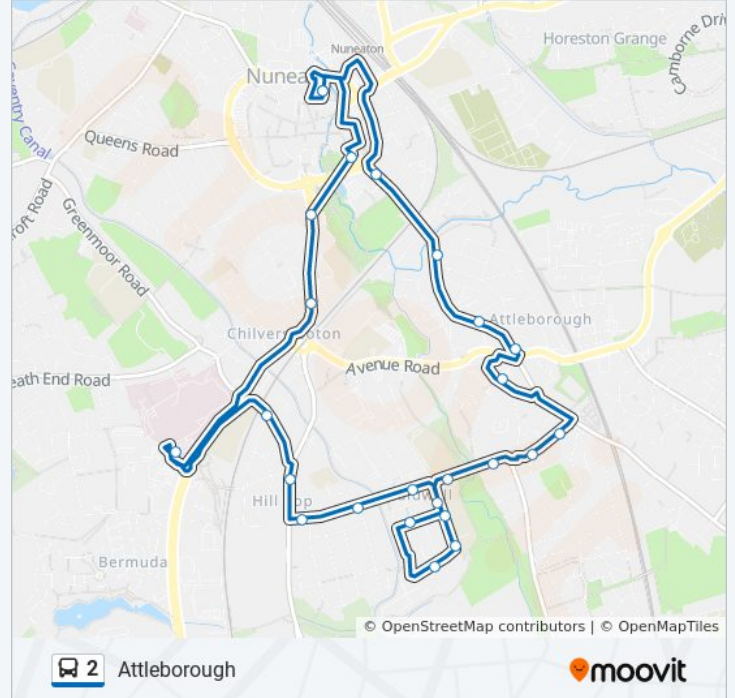

Direction: Attleborough

25 stops

[VIEW LINE SCHEDULE](#)

- Nuneaton
- Vicarage Street
- Lister Street
- Trinity Walk
- Garrett Street
- Green
- Lutterworth Road
- Roxburgh Road
- Marston Lane
- George Eliot School
- Bradestone Road
- Red Deeps
- Fir Tree Grove
- Franklin Road
- Franklin Road
- Morris Drive
- Sorrell Road
- Dorlecote Road
- Middlemarch Road
- Featherstone Close
- George Eliot Hospital Main Entrance
- Edward Street

2 bus Info

Direction: Attleborough

Stops: 25

Trip Duration: 30 min

Line Summary:

Riversley Road

Mill Street

Nuneaton