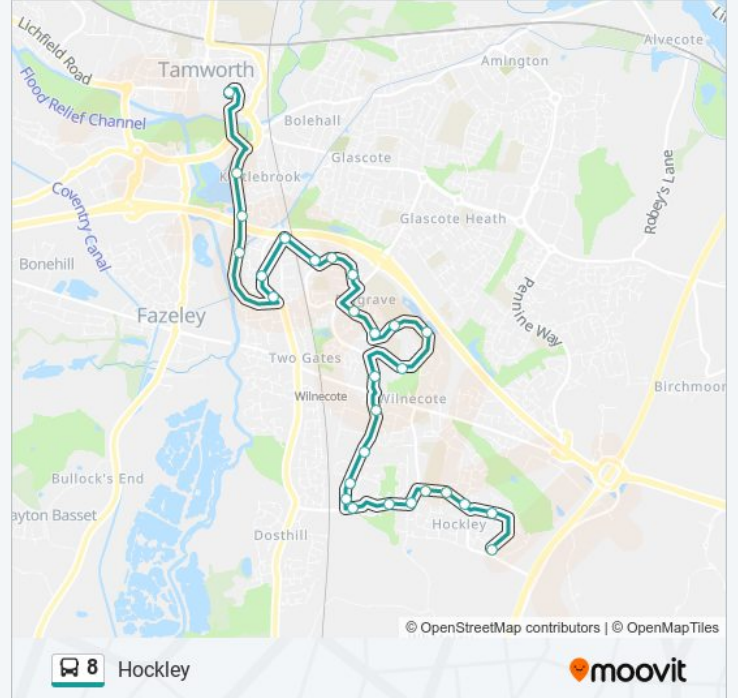

8 bus Info

Direction: Hockley

Stops: 28

Trip Duration: 21 min

Line Summary:

Beachamp Road

Hockley Road

Bailey Avenue

Goldcrest

Avon

Torrige

Direction: Tamworth Town Centre

27 stops

[VIEW LINE SCHEDULE](#)

Torrige

Gorsey Bank Road

Jonkel Avenue

Goldcrest

Stonehill Walk

Bakers Walk

Butterfly Walk

New Road

Sycamore

Roman Court

8 bus Info

Direction: Tamworth Town Centre

Stops: 27

Trip Duration: 24 min

Line Summary:

Launceston Close

Broadsmeath

Greatmead