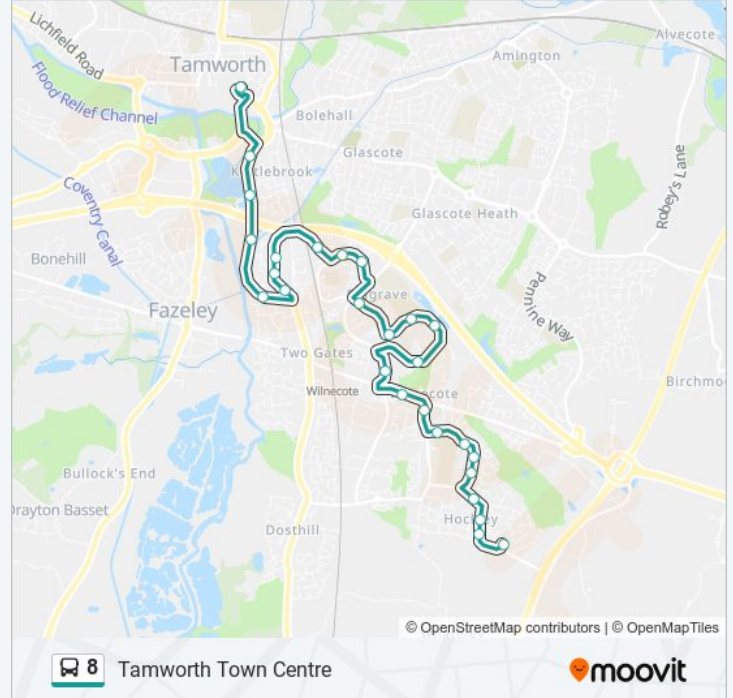

8 bus Info

Direction: Hockley

Stops: 28

Trip Duration: 21 min

Line Summary:

Beachamp Road

Hockley Road

Bailey Avenue

Goldcrest

Avon

Torrige

Direction: Tamworth Town Centre

27 stops

[VIEW LINE SCHEDULE](#)

Torrige

Gorsey Bank Road

8 bus Info

Direction: Tamworth Town Centre

Stops: 27

Trip Duration: 24 min

Line Summary:

Launceston Close

Broadsmeath

Greatmead

Park Farm Lodge

St Christophers Drive

Barnbridge

Campion Drive

Snowdome

Victoria Road Bus Interchange (Stand C)

8 bus time schedules and route maps are available in an offline PDF at moovitapp.com. Use the [Moovit App](#) to see live bus times, train schedule or subway schedule, and step-by-step directions for all public transit in West Midlands.