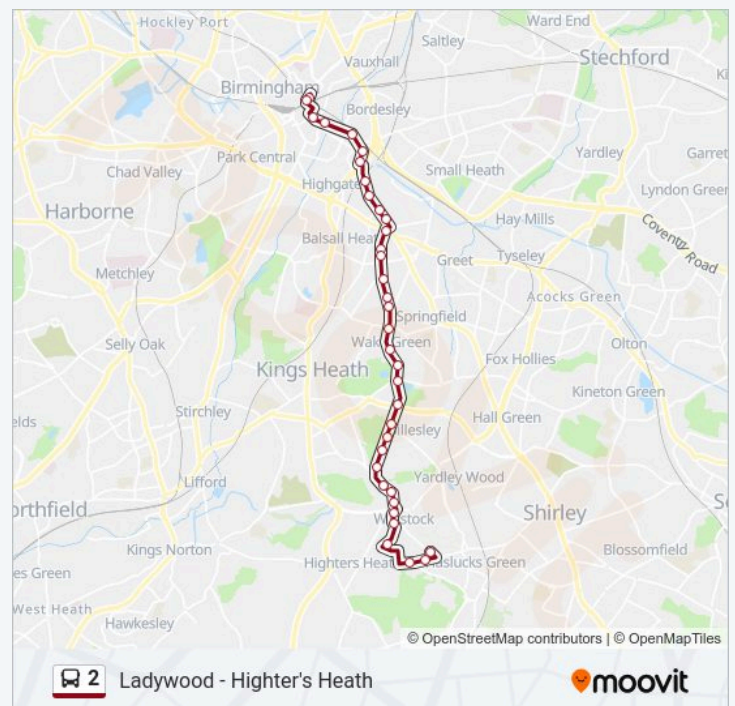

Maypole Shops

Direction: Solihull Lodge

35 stops

[VIEW LINE SCHEDULE](#)

Moor St Station (Stop Ms4)
Bus Mall (Stop Ms16)
Allison St (Stop Ds2)
Birmingham Coach Station (Stop Ds3)
Adderley St
Trinity Terrace
Ravenhurst St
Auckland Rd
Main St
Ludlow Court
Palmerston Rd
Sparkhill Jobcentre
Brunswick Road
Chesterton Road
Esme Road
Woodstock Rd
Woodlands Road
Wake Green Rd
St Agnes Road
Linkswood Close
Coldbath Rd
Billesley Fire Station
Billesley Common
Bondfield Rd
Bromwall Rd
Brigfield Crescent
Chinn Brook House
Pendeen Rd
Yardley Wood Depot

2 bus Time Schedule

Solihull Lodge Route Timetable:

Sunday	00:05 - 23:25
Monday	00:05 - 23:35
Tuesday	00:05 - 23:35
Wednesday	00:05 - 23:35
Thursday	00:05 - 23:35
Friday	00:05 - 23:35
Saturday	00:05 - 23:35

2 bus Info

Direction: Solihull Lodge

Stops: 35

Trip Duration: 30 min

Line Summary:

Warstock Community Centre

Greenford Rd

Arlington Road

Sunhaven

Peterbrook Road

Oxhill Rd

Direction: Warstock

6 stops

[VIEW LINE SCHEDULE](#)

Oxhill Rd

Greenslade Rd