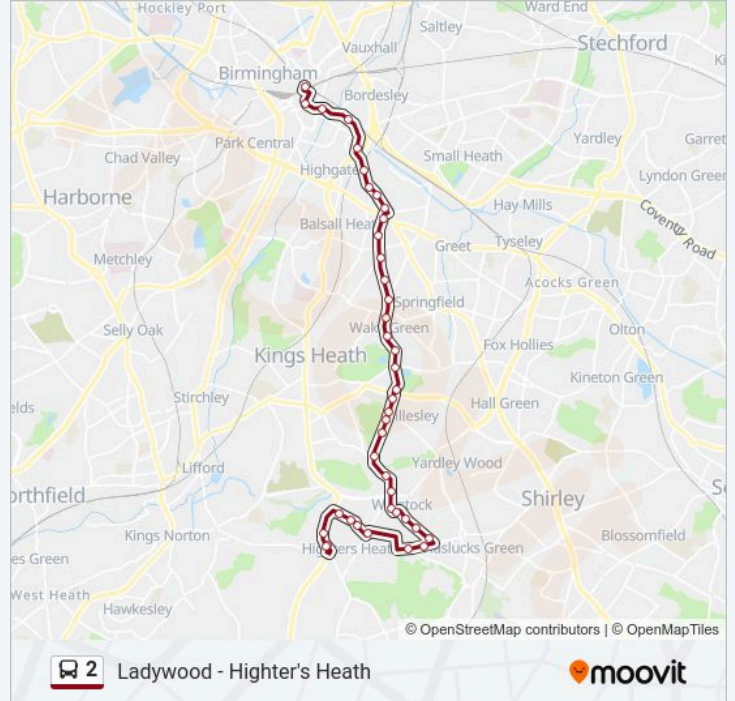

Direction: Birmingham

40 stops

[VIEW LINE SCHEDULE](#)

- Maypole Shops
- Maypole Shops
- Manningford Rd
- Norlan Drive
- Denholme Grove
- Aldbury Rd
- Servite Court
- Sunhaven
- Peterbrook Road
- Oxhill Rd
- Greenslade Rd
- Loxley Ave
- Langstone Rd
- Warstock Community Centre
- Yardley Wood Depot
- Pendeen Rd
- Brigfield Crescent
- Bromwall Rd
- Bondfield Rd
- Billesley Common
- Oakcroft Road

2 bus Info

Direction: Birmingham

Stops: 40

Trip Duration: 43 min

Line Summary:

Billesley Fire Station

Coldbath Rd

Linkswood Close

Ludlow Court

Main St

Auckland Rd

Ravenhurst St

Adderley St

Birmingham Coach Station (Stop Ds5)

Park St (Stop Mk6)

Moor St Station (Stop Ms4)

Ladywood - Highter's Heath

Direction: Maypole

42 stops

[VIEW LINE SCHEDULE](#)

Moor St Station (Stop Ms4)

Bus Mall (Stop Ms16)

Allison St (Stop Ds2)

Birmingham Coach Station (Stop Ds3)