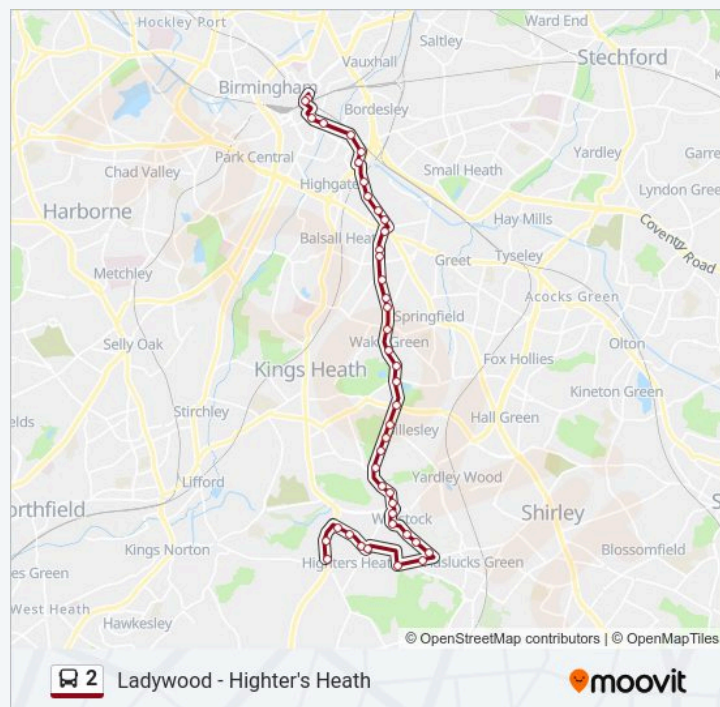

Direction: Birmingham

40 stops

[VIEW LINE SCHEDULE](#)

- Maypole Shops
- Maypole Shops
- Manningford Rd
- Norlan Drive
- Denholme Grove
- Aldbury Rd
- Servite Court
- Sunhaven
- Peterbrook Road
- Oxhill Rd
- Greenslade Rd
- Loxley Ave
- Langstone Rd
- Warstock Community Centre
- Yardley Wood Depot
- Pendeen Rd
- Brigfield Crescent
- Bromwall Rd
- Bondfield Rd
- Billesley Common
- Oakcroft Road

2 bus Info

Direction: Birmingham

Stops: 40

Trip Duration: 43 min

Line Summary:

Billesley Fire Station

Coldbath Rd

Linkswood Close

Sunday	09:05 - 22:45
Monday	05:45 - 22:35
Tuesday	05:45 - 22:35
Wednesday	05:45 - 22:35
Thursday	05:45 - 22:35
Friday	05:45 - 22:35
Saturday	06:40 - 22:35

2 bus Info

Direction: Maypole

Stops: 42

Trip Duration: 43 min

Line Summary:

Palmerston Rd

Sparkhill Jobcentre

Brunswick Road

Chesterton Road

Esme Road

Woodstock Rd

Woodlands Road