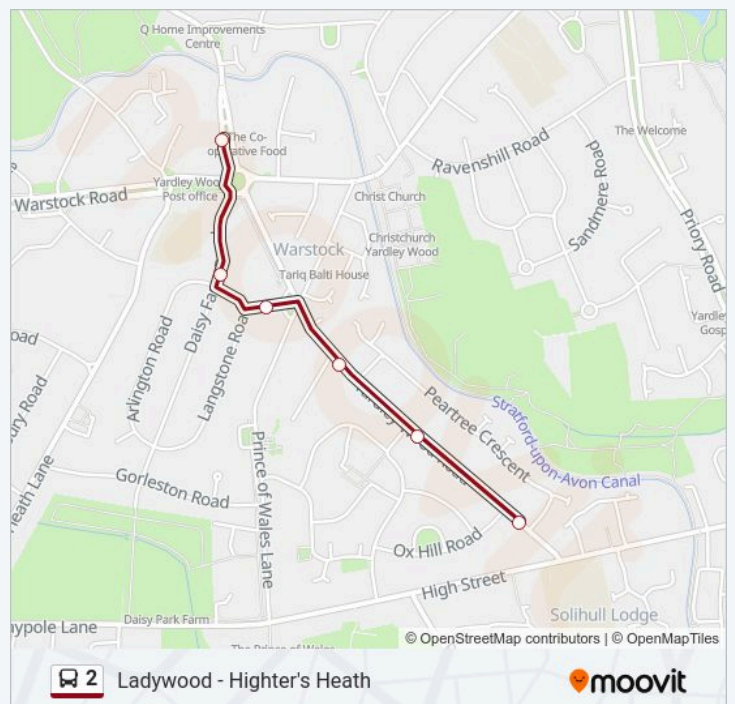

2 bus Info

Direction: Solihull Lodge

Stops: 35

Trip Duration: 30 min

Line Summary:

Warstock Community Centre

Greenford Rd

Arlington Road

Sunhaven

Peterbrook Road

Oxhill Rd

Direction: Warstock

6 stops

[VIEW LINE SCHEDULE](#)

Oxhill Rd

Greenslade Rd

Loxley Ave

Langstone Rd

Warstock Community Centre

Yardley Wood Depot

2 bus Time Schedule

Warstock Route Timetable:

Sunday	00:05 - 23:55
Monday	00:35
Tuesday	00:05 - 00:35
Wednesday	00:05 - 00:35
Thursday	00:05 - 00:35
Friday	00:05 - 00:35
Saturday	00:05 - 00:35

2 bus Info

Direction: Warstock

Stops: 6

Trip Duration: 3 min

Line Summary:

2 bus time schedules and route maps are available in an offline PDF at moovitapp.com. Use the Moovit App to see live bus times, train schedule or subway schedule, and step-by-step directions for all public transit in West Midlands.