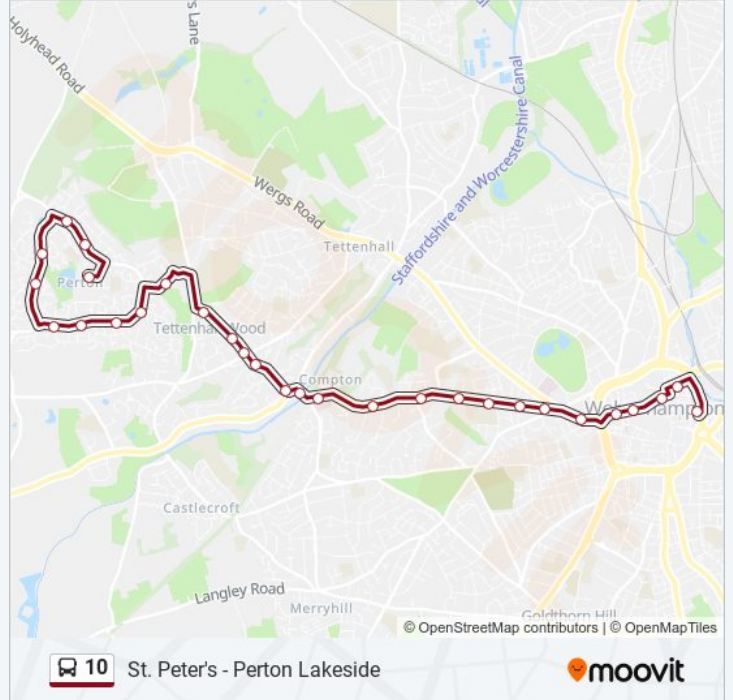

### Direction: Perton

29 stops

[VIEW LINE SCHEDULE](#)

- Wolverhampton Bus Station (Stand H)
- Thornley St (Stop Av)
- Art Gallery (Stop Bc)
- Red Lion St (Stop Bd)
- Fold St Car Park (Stop Bg)
- St Marks Church
- Merridale Rd
- Hartley St
- Wolverhampton Grammar School
- Marchant Rd
- Avenue Rd
- Adult Education Centre
- Alpine Way
- Compton Square
- Bramstead Ave
- Grove Lane
- Tettenhall Wood Institute
- Woodland Avenue
- Penk Rise
- Turner Grove
- Rydal Drive
- Richmond Drive

### 10 bus Info

**Direction:** Perton

**Stops:** 29

**Trip Duration:** 22 min

**Line Summary:**

Severn Drive  
 Edge Hill Drive  
 Leasowe Drive  
 Shackleton Drive  
 Stephenson Drive  
 Offas Drive  
 Sainsbury's Store

**Direction: Wolverhampton**

30 stops

[VIEW LINE SCHEDULE](#)

Sainsbury's Store  
 Offas Drive  
 Stephenson Drive  
 Shackleton Drive  
 Leasowe Drive  
 Edge Hill Drive  
 Severn Drive  
 Richmond Drive  
 Rydal Drive  
 Turner Grove  
 Penk Rise  
 The Crescent  
 Tettenhall Wood Institute  
 Grove Lane  
 Bramstead Ave  
 Compton Square  
 Alpine Way  
 Adult Education Centre

**10 bus Info**

**Direction:** Wolverhampton

**Stops:** 30

**Trip Duration:** 24 min

**Line Summary:**

Avenue Rd

Marchant Rd

Wolverhampton Grammar School