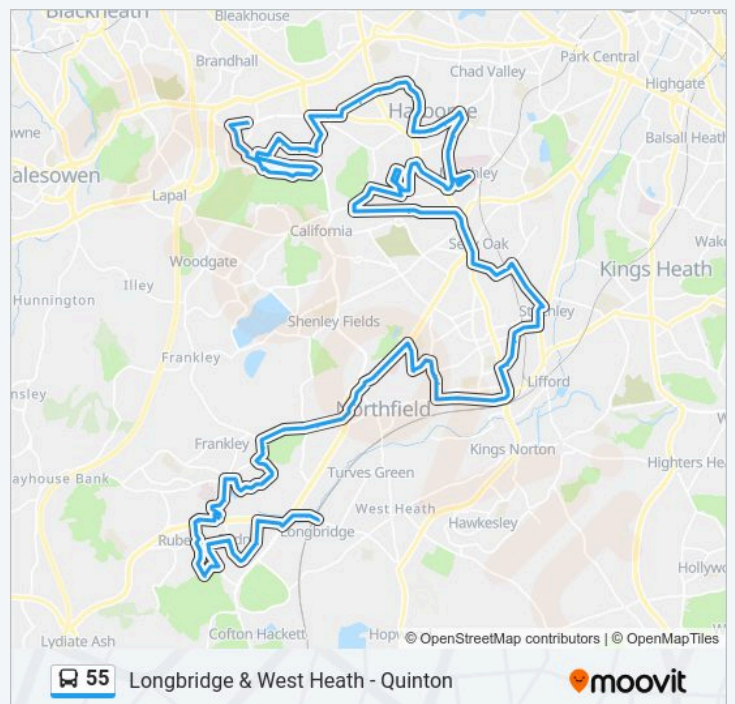

Elan Rd

Lower Beeches Road

Guardian Court

Inverness Rd

The Black Horse

55 bus Time Schedule

Ridgacre Route Timetable:

Sunday	Not Operational
Monday	09:11 - 14:19
Tuesday	09:11 - 14:19
Wednesday	09:11 - 14:19
Thursday	09:11 - 14:19
Friday	09:11 - 14:19
Saturday	09:11 - 14:19

55 bus Info

Direction: Ridgacre

Stops: 95

Trip Duration: 104 min

Line Summary:

Northfield Leisure Centre

Lockwood Rd

Bell Lane (Stop Nk)