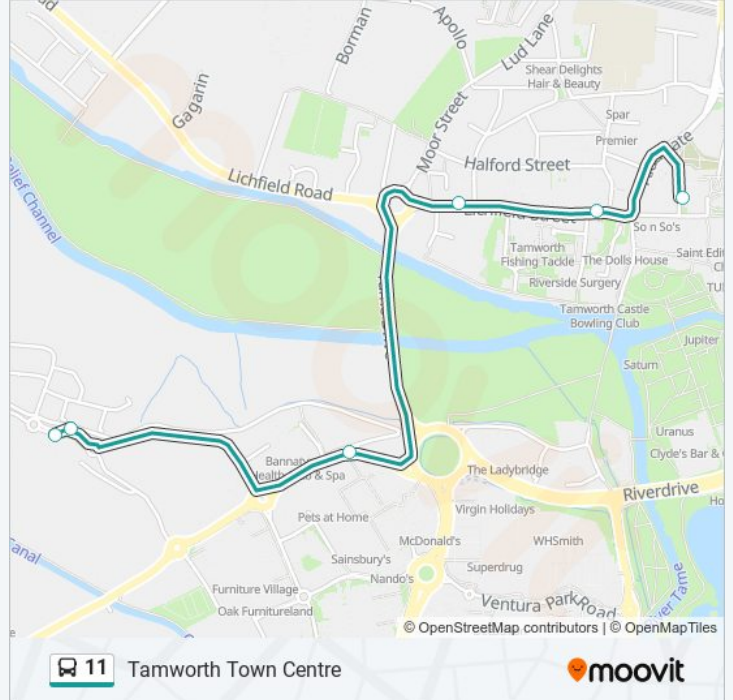

11 bus time schedules and route maps are available in an offline PDF at moovitapp.com. Use the Moovit App to see live bus times, train schedule or subway schedule, and step-by-step directions for all public transit in West Midlands.

© 2024 Moovit - All Rights Reserved