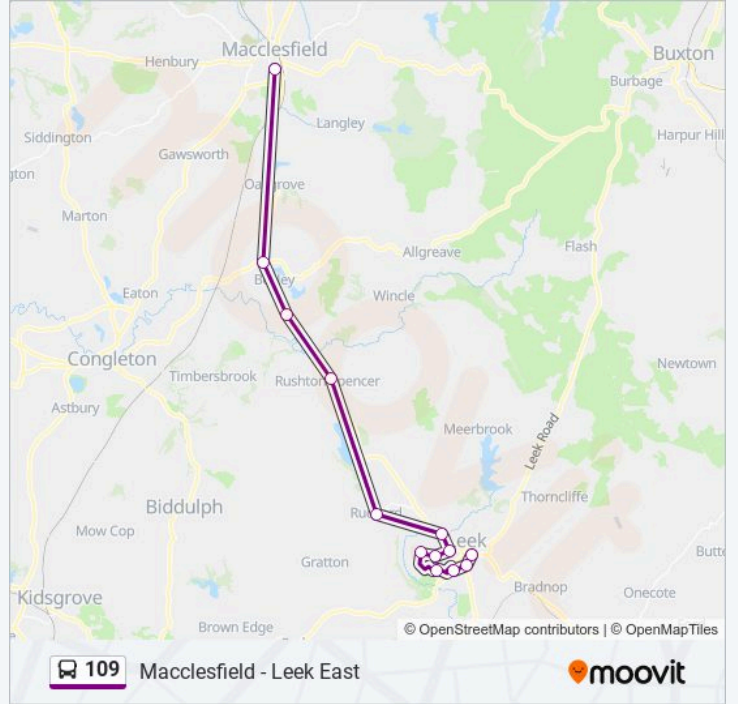

109 bus Info

Direction: Leek Town Centre

Stops: 13

Trip Duration: 54 min

Line Summary:

Direction: Macclesfield

13 stops

[VIEW LINE SCHEDULE](#)

- Bus Station (Stand 4)
- Selbourne Road
- Morrisons Store
- Thornhill Road
- Overdale Place
- Westwood First School
- Barngate Street
- Sainsburys Store
- Lakeland Lodge
- Station Lane
- Smithy Lane
- Crossroads
- Bus Station (Stand 9)

109 bus Time Schedule

Macclesfield Route Timetable:

Sunday	Not Operational
Monday	07:10 - 17:40
Tuesday	07:10 - 17:40
Wednesday	07:10 - 17:40
Thursday	07:10 - 17:40
Friday	07:10 - 17:40
Saturday	09:20 - 15:35

109 bus Info

Direction: Macclesfield

Stops: 13

Trip Duration: 54 min

Line Summary:

109 bus time schedules and route maps are available in an offline PDF at moovitapp.com. Use the Moovit App to see live bus times, train schedule or subway schedule, and step-by-step directions for all public transit in West Midlands.