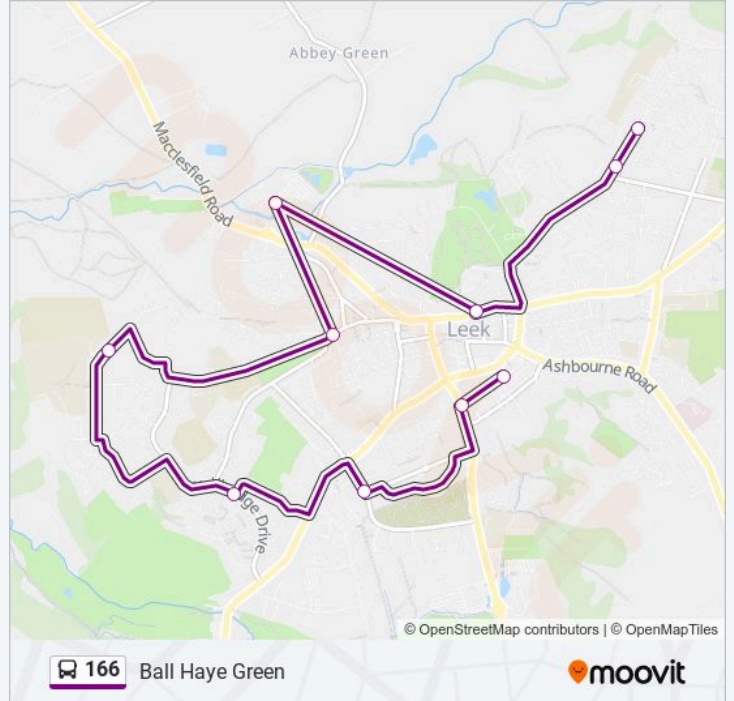

166

Ball Haye Green

Get The App

The 166 bus line (Ball Haye Green) has 2 routes. For regular weekdays, their operation hours are:

(1) Ball Haye Green: 15:00(2) Westwood: 09:00 - 13:00

Use the Moovit App to find the closest 166 bus station near you and find out when is the next 166 bus arriving.

Direction: Ball Haye Green

10 stops

[VIEW LINE SCHEDULE](#)

Bus Station (Stand 1)

Duke Street

Morrisons Store

Thornhill Road

Overdale Place

Barngate Street

Sainsburys Store

Staffs Moorlands Council Offices

Novi Lane

Argles Road

166 bus Time Schedule

Ball Haye Green Route Timetable:

Sunday	Not Operational
Monday	15:00
Tuesday	15:00
Wednesday	15:00
Thursday	15:00
Friday	15:00
Saturday	15:00

166 bus Info

Direction: Ball Haye Green

Stops: 10

Trip Duration: 34 min

Line Summary:

Direction: Westwood

15 stops

[VIEW LINE SCHEDULE](#)